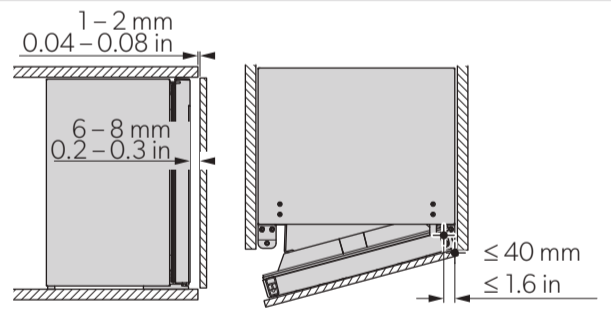

SLIDING HINGE

DOMETIC YOUR LOCAL DEALER dometic.com/dealer YOUR LOCAL SUPPORT dometic.com/contact YOUR LOCAL SALES OFFICE dometic.com/sales-offices

A complete list of Dometic companies, which comprise the Dometic Group, can be found in the public filings of: **DOMETIC GROUP AB** Hemvärnsgatan 15 SE-17154 Solna Sweden