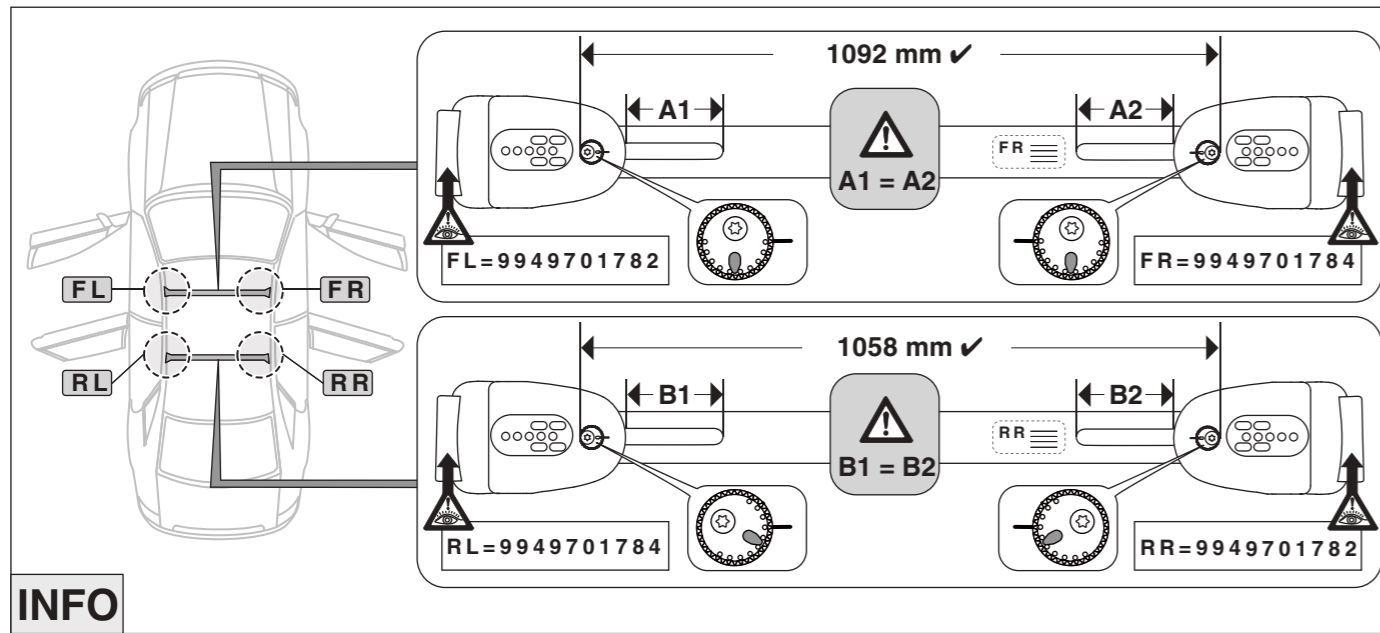

Atera SIGNO

Opel Insignia Grand Sport 06/2017–
Opel Insignia GSI Limousine 04/2018

Atera SIGNO

Opel Insignia Grand Sport 06/2017–
Opel Insignia GSI Limousine 04/2018–