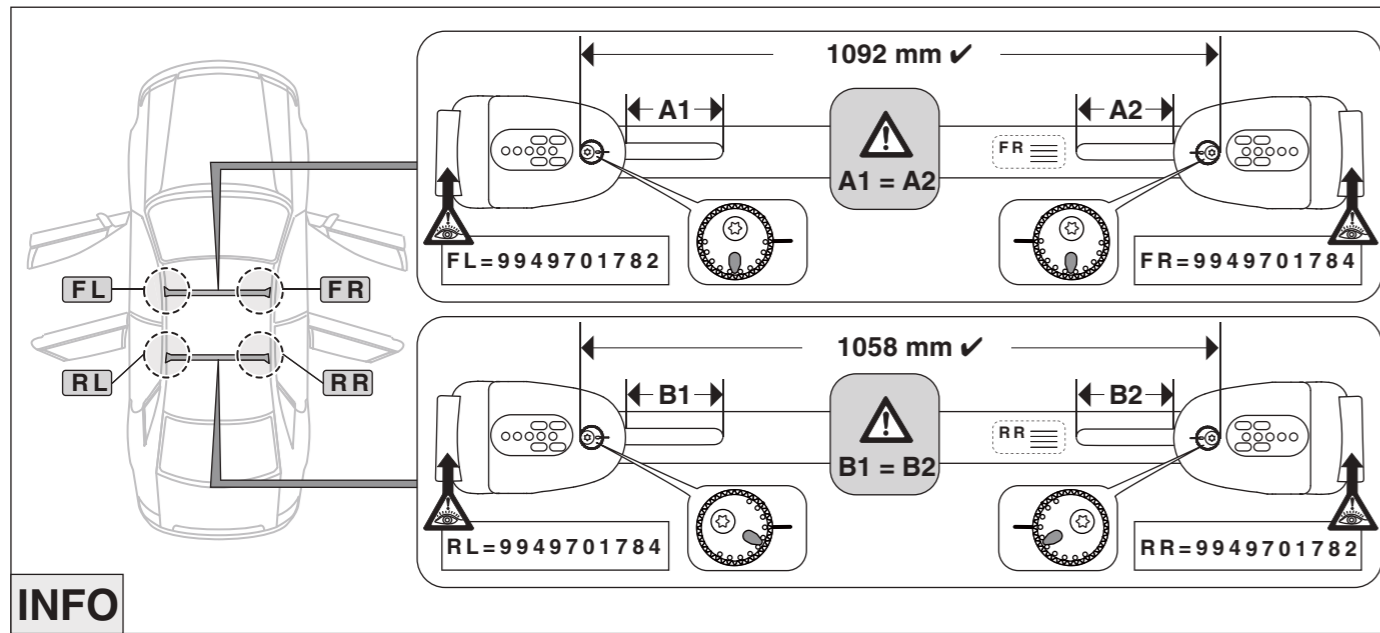

Atera SIGNO

Opel Insignia Grand Sport 06/2017–
Opel Insignia GSI Limousine 04/2018–

Atera SIGNO

Opel Insignia Grand Sport 06/2017–
Opel Insignia GSI Limousine 04/2018–