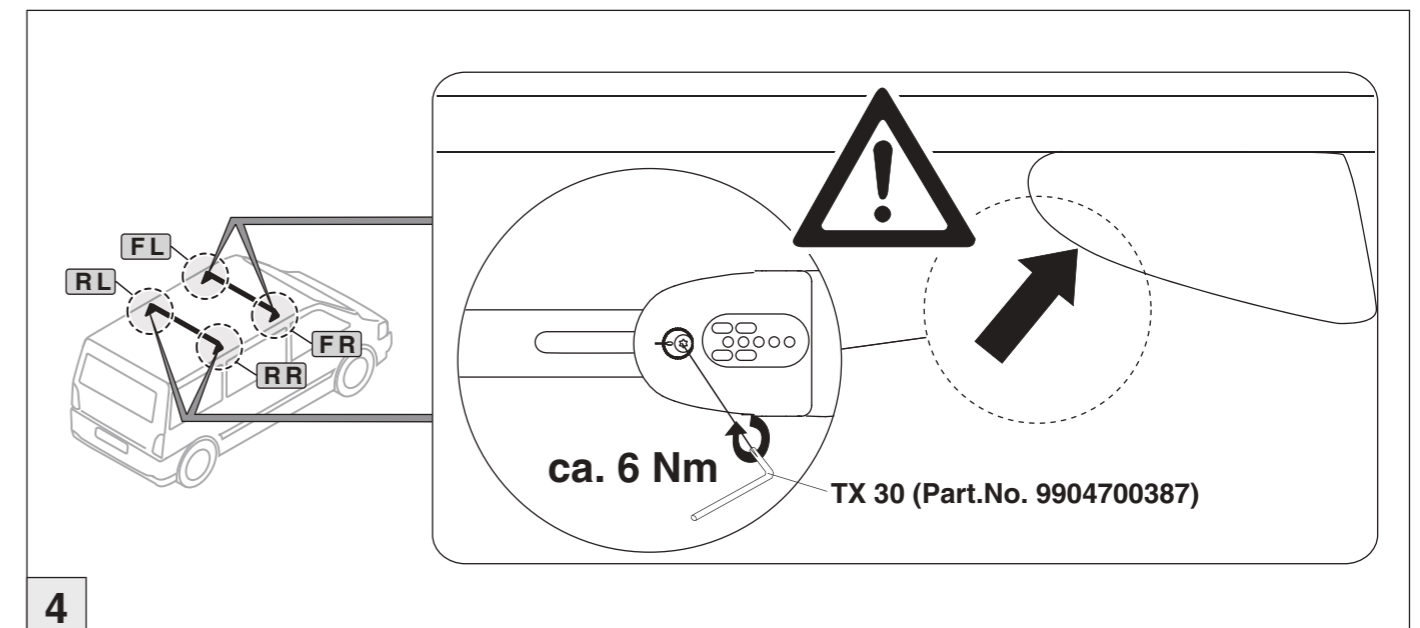

Atera SIGNO

Toyota Proace + Proace Verso 09/2016 –

Citroën Jumpy + Spacetourer 09/2016 –
Peugeot Expert + Traveller 09/2016 –

INFO

Toyota Proace VERSO

INFO

1

2

Atera SIGNO

Toyota Proace + Proace Verso 09/2016 –

Citroën Jumpy + Spacetourer 09/2016 –
Peugeot Expert + Traveller 09/2016 –

3

4