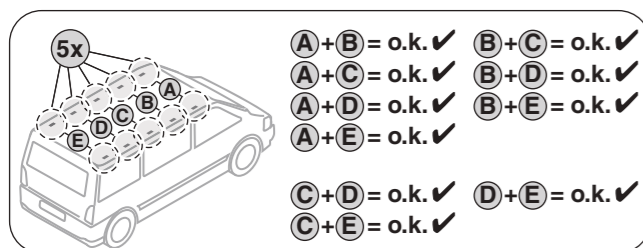

Atera SIGNO

Toyota Proace + Proace Verso 09/2016 –

Citroën Jumpy + Spacetourer 09/2016 –
Peugeot Expert + Traveller 09/2016 –

INFO

Toyota Proace VERSO

INFO

1

2

Atera SIGNO

Toyota Proace + Proace Verso 09/2016 –

Citroën Jumpy + Spacetourer 09/2016 –
Peugeot Expert + Traveller 09/2016 –

3

4