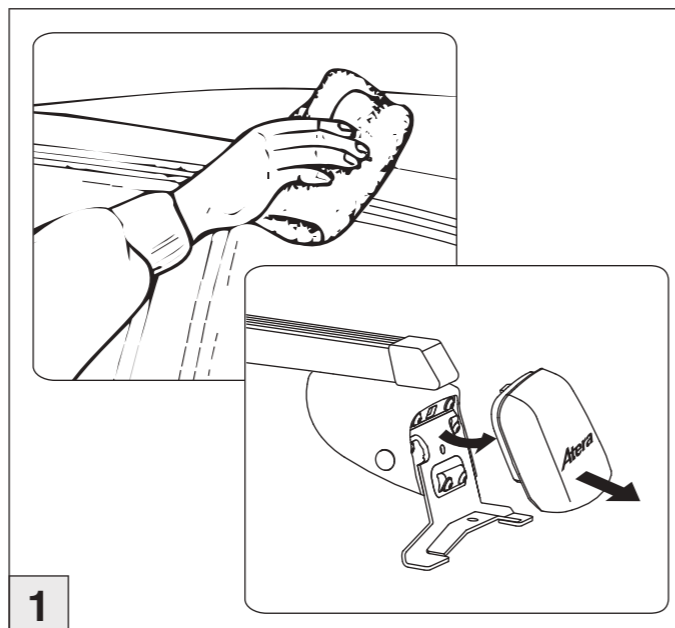

Atera SIGNO

Toyota Proace + Proace Verso 09/2016 –

Citroën Jumpy + Spacetourer 09/2016 –
Peugeot Expert + Traveller 09/2016 –

INFO

Toyota Proace VERSO

INFO

1

2

Atera SIGNO

Toyota Proace + Proace Verso 09/2016 –

Citroën Jumpy + Spacetourer 09/2016 –
Peugeot Expert + Traveller 09/2016 –

3

4