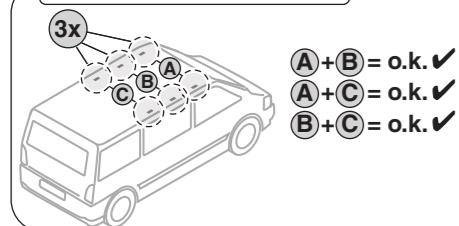

Toyota Proace VERSO