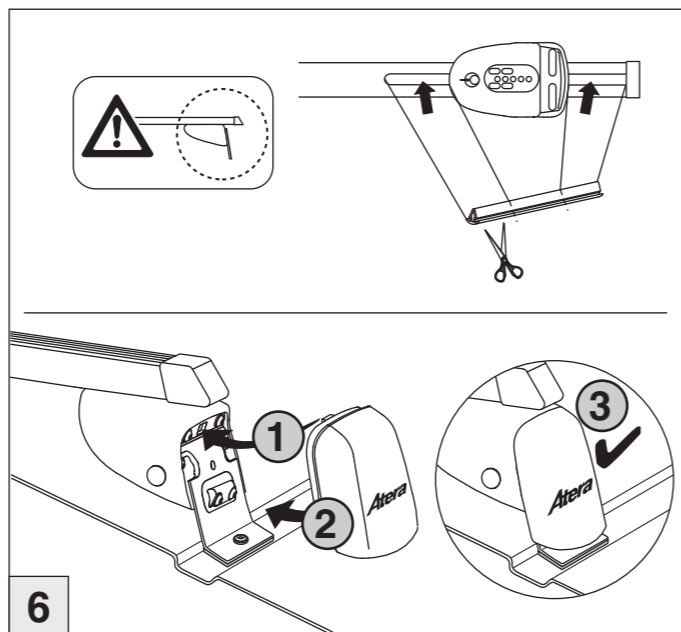

Atera SIGNO

Ford Transit Connect 02/2014–
Ford Tourneo Connect 02/2014–

Ford Grand Transit Connect 02/2014–
Ford Grand Tourneo Connect 02/2014–

Atera SIGNO

Ford

Transit Connect 02/2014–
(ohne Dachhimmel / without roofliner)

Grand Transit Connect 02/2014–
(ohne Dachhimmel / without roofliner)

Tourneo Connect 02/2014–
(ohne Dachhimmel / without roofliner)

Grand Tourneo Connect 02/2014–
(ohne Dachhimmel / without roofliner)

Art.Nr. / Part-No. : 044 311 (Zusatzbügel/extra carrier bow)

Art.Nr. / Part-No. : 045 311 (Zusatzbügel/extra carrier bow)