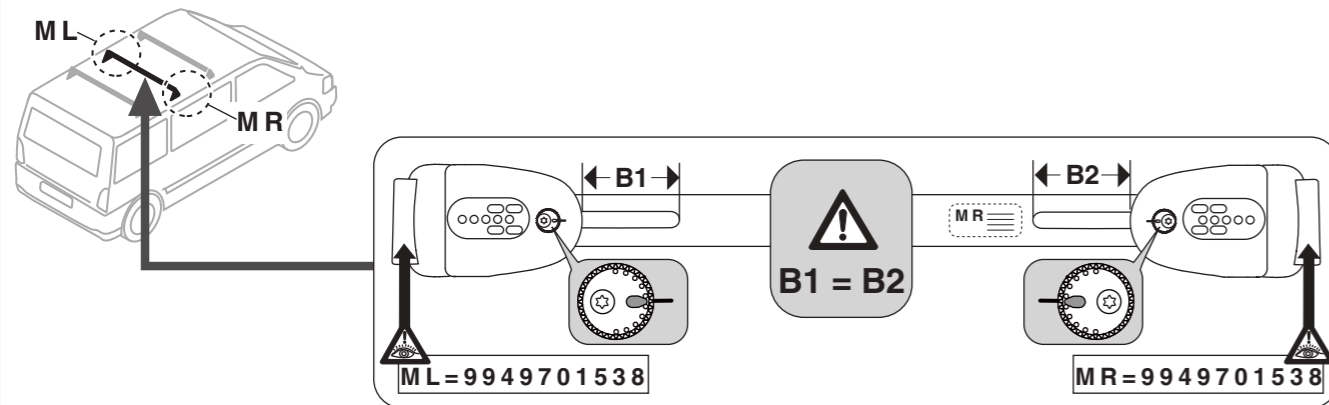

Atera SIGNO

Ford Transit Connect 02/2014–
Ford Tourneo Connect 02/2014–

Ford Grand Transit Connect 02/2014–
Ford Grand Tourneo Connect 02/2014–

INFO

Transit Connect
Tourneo Connect

⊙ = ✗

A+C = Grundträger/Basic carrier bow
(Art.Nr./Part No.: 044 304/045 304) = ✓
B = Zusatzbügel/Extra carrier bow
(Art.Nr./Part No.: 044 311/045 311)