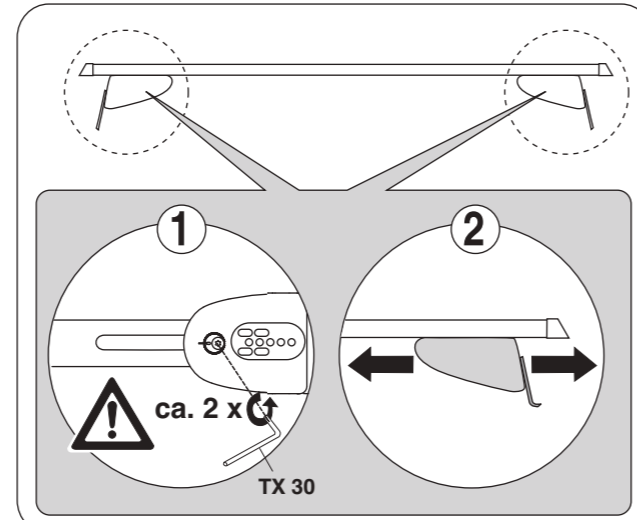

2

Atera SIGNO

Ford Transit Connect 02/2014–
Ford Tourneo Connect 02/2014–

Ford Grand Transit Connect 02/2014–
Ford Grand Tourneo Connect 02/2014–