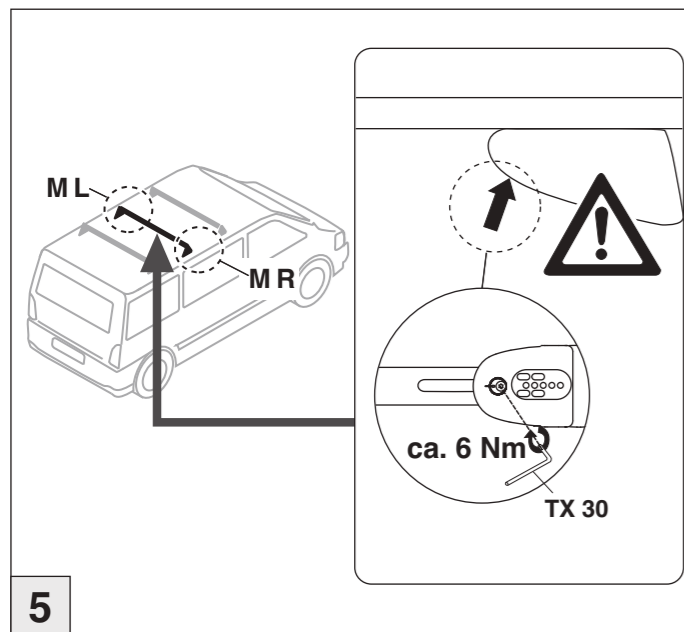

Atera SIGNO

Ford Transit Connect 02/2014–
Ford Tourneo Connect 02/2014–

Ford Grand Transit Connect 02/2014–
Ford Grand Tourneo Connect 02/2014–

Atera SIGNO

Ford

Transit Connect 02/2014–
(ohne Dachhimmel / without roofliner)

Grand Transit Connect 02/2014–
(ohne Dachhimmel / without roofliner)

Tourneo Connect 02/2014–
(ohne Dachhimmel / without roofliner)

Grand Tourneo Connect 02/2014–
(ohne Dachhimmel / without roofliner)

Art.Nr. / Part-No. : 044 311 (Zusatzbügel/extra carrier bow)

Art.Nr. / Part-No. : 045 311 (Zusatzbügel/extra carrier bow)