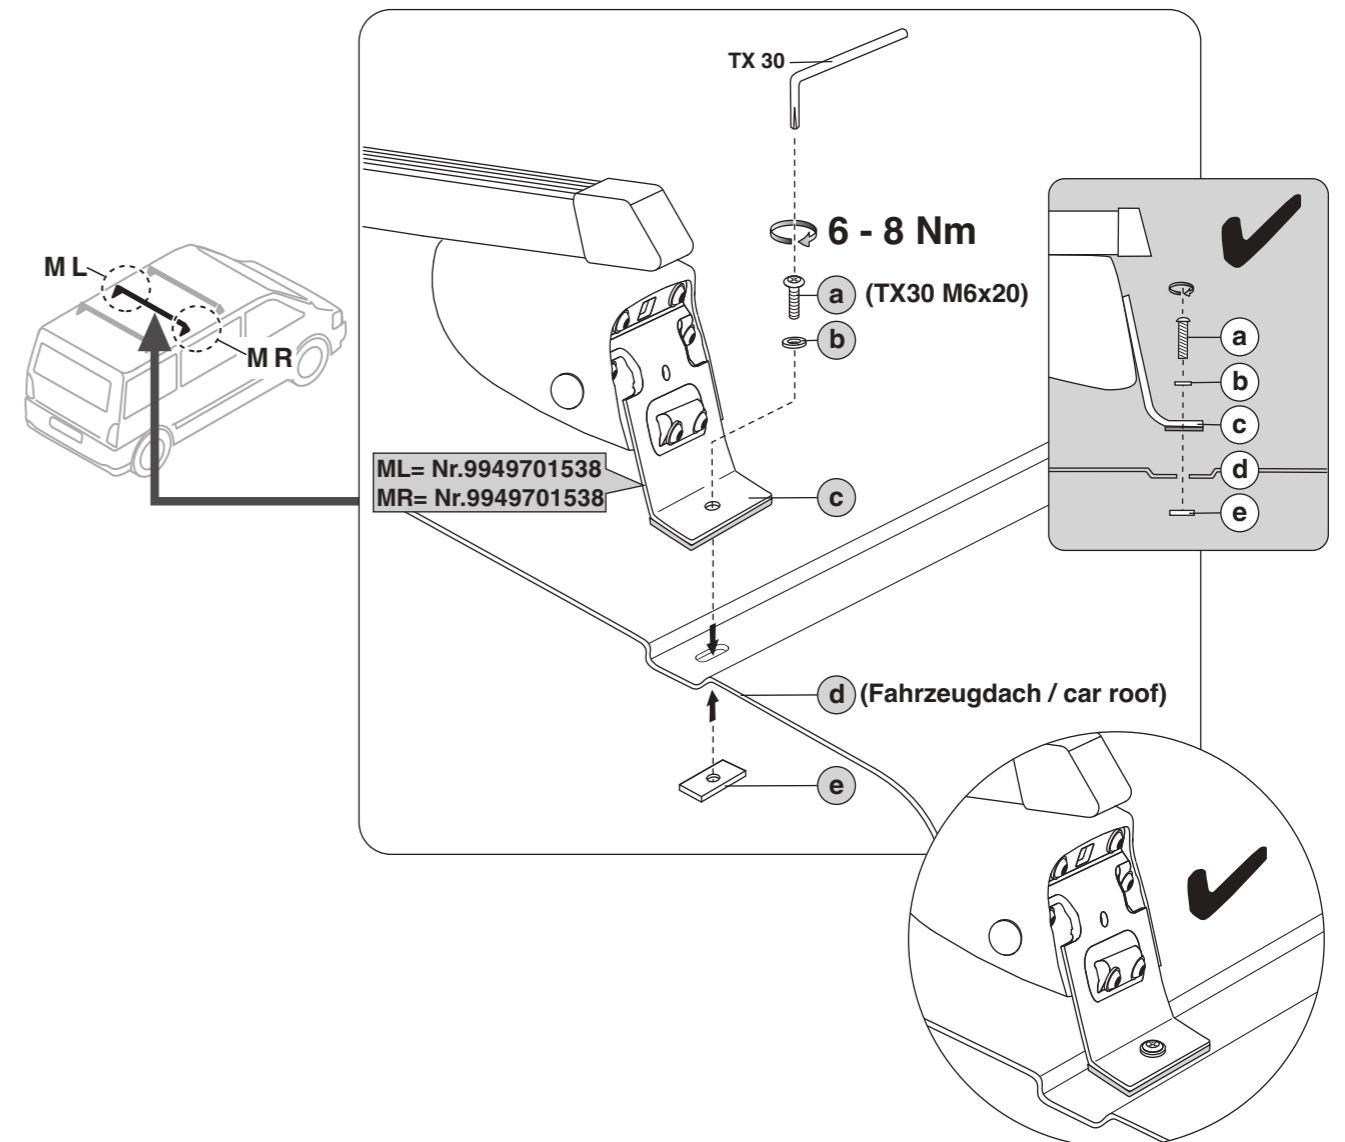

Grand Transit Connect
Grand Tourneo Connect

⊙ = ✗

A+C = Grundträger/Basic carrier bow
(Art.Nr./Part No.: 044 304/045 304) = ✓
B = Zusatzbügel/Extra carrier bow
(Art.Nr./Part No.: 044 311/045 311)
A+D = Grundträger/Basic carrier bow
(Art.Nr./Part No.: 044 304/045 304) = ✓
B/C = Zusatzbügel/Extra carrier bow
(Art.Nr./Part No.: 044 311/045 311)
B+D = Grundträger/Basic carrier bow
(Art.Nr./Part No.: 044 304/045 304) = ✓
C = Zusatzbügel/Extra carrier bow
(Art.Nr./Part No.: 044 311/045 311)

INFO

1

2

Atera SIGNO

Ford Transit Connect 02/2014–
Ford Tourneo Connect 02/2014–

Ford Grand Transit Connect 02/2014–
Ford Grand Tourneo Connect 02/2014–

3

4