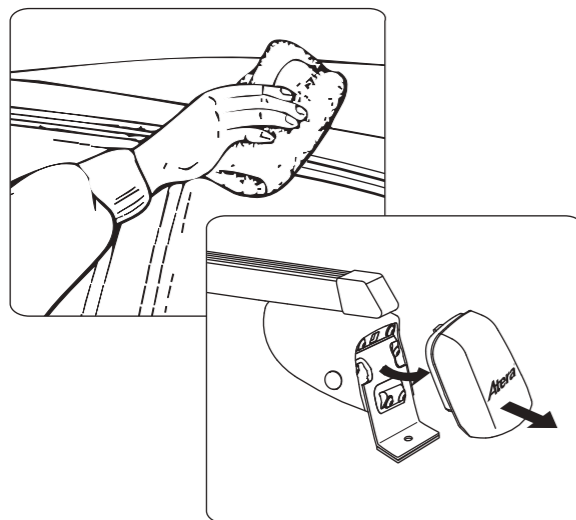

Atera SIGNO

Ford Transit Connect 02/2014–
Ford Tourneo Connect 02/2014–

Ford Grand Transit Connect 02/2014–
Ford Grand Tourneo Connect 02/2014–

INFO

Transit Connect
Tourneo Connect

⊙ = ✗

A+C = Grundträger/Basic carrier bow
(Art.Nr./Part No.: 044 304/045 304) = ✓
B = Zusatzbügel/Extra carrier bow
(Art.Nr./Part No.: 044 311/045 311)

Grand Transit Connect
Grand Tourneo Connect

⊙ = ✗

A+C = Grundträger/Basic carrier bow
(Art.Nr./Part No.: 044 304/045 304) = ✓
B = Zusatzbügel/Extra carrier bow
(Art.Nr./Part No.: 044 311/045 311)
A+D = Grundträger/Basic carrier bow
(Art.Nr./Part No.: 044 304/045 304) = ✓
B/C = Zusatzbügel/Extra carrier bow
(Art.Nr./Part No.: 044 311/045 311)
B+D = Grundträger/Basic carrier bow
(Art.Nr./Part No.: 044 304/045 304) = ✓
C = Zusatzbügel/Extra carrier bow
(Art.Nr./Part No.: 044 311/045 311)

INFO

1

2

Atera SIGNO

Ford Transit Connect 02/2014–
Ford Tourneo Connect 02/2014–

Ford Grand Transit Connect 02/2014–
Ford Grand Tourneo Connect 02/2014–

3

4