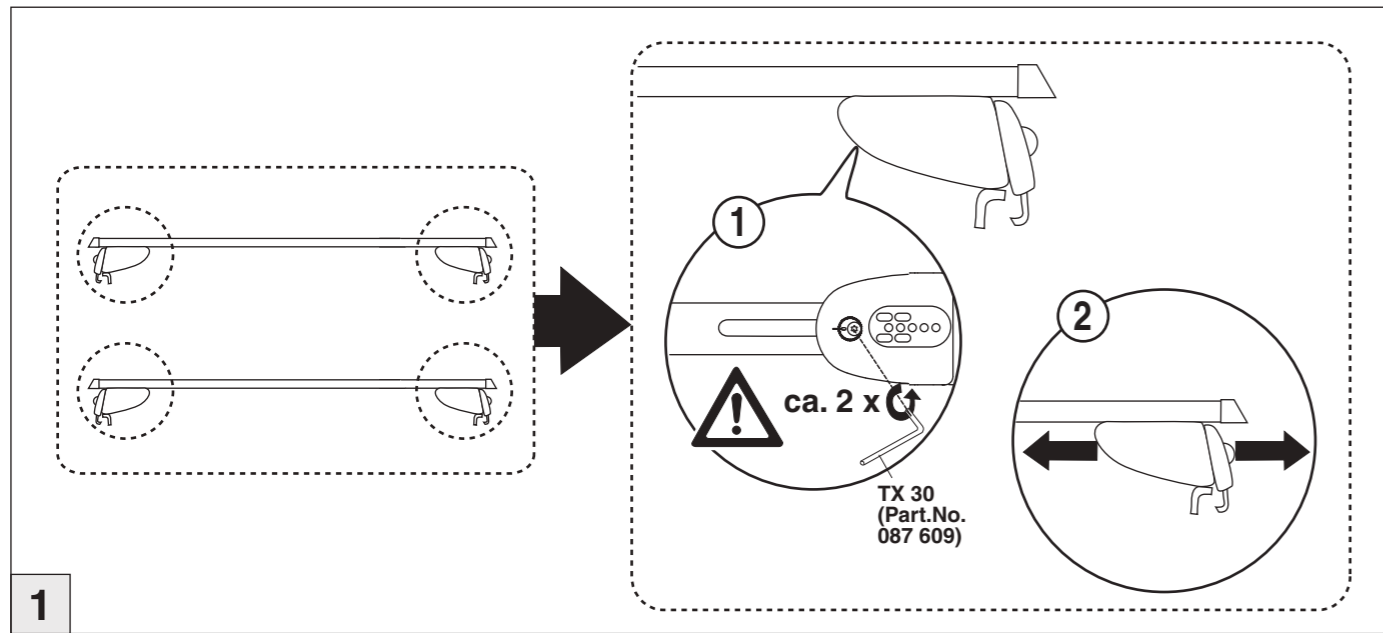

Atera SIGNO

BMW
5-er Touring (F11) 09/2010 – 05/2017