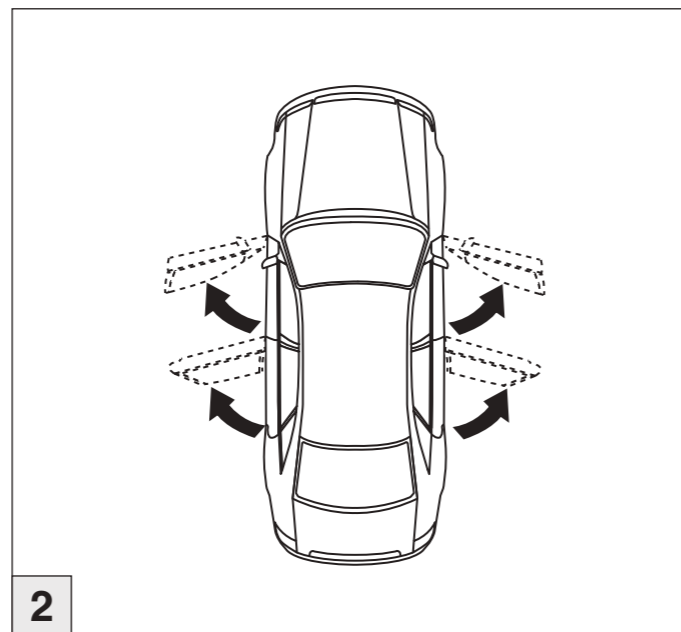

Atera SIGNO

Skoda
Superb 7/2008–06/2015

INFO

Atera SIGNO

Skoda
Superb 7/2008–06/2015