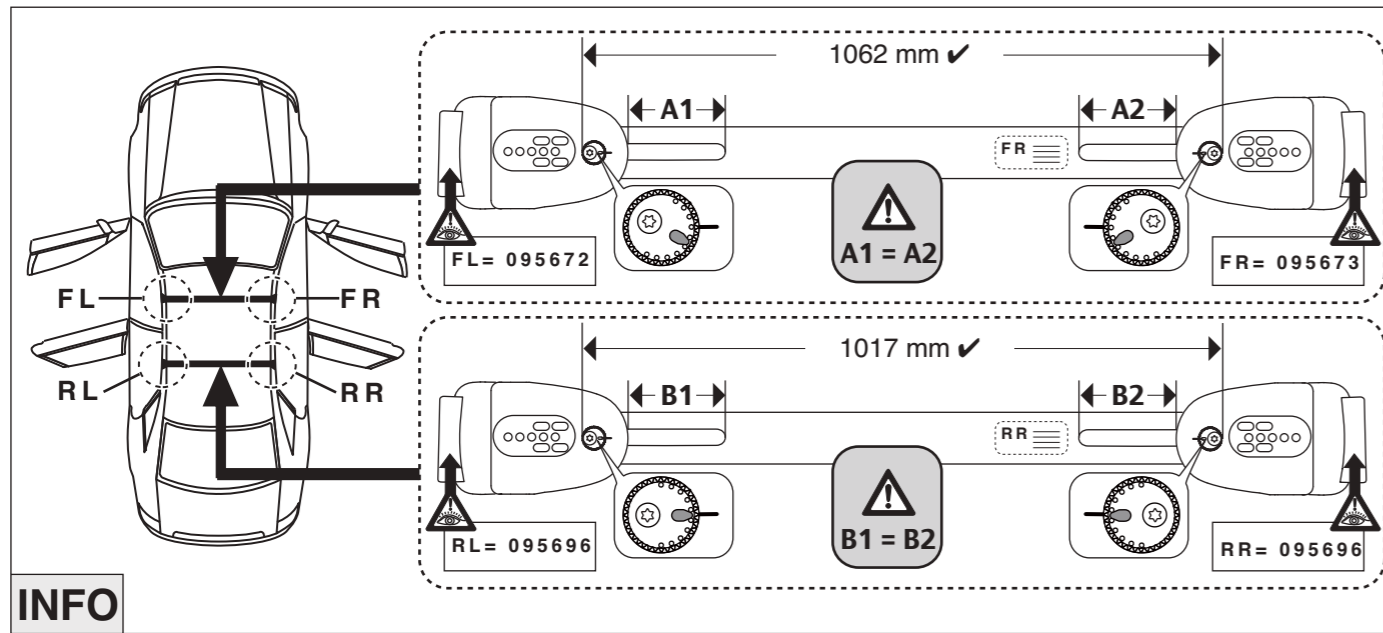

Atera SIGNO

Ford Mondeo Turnier 06/2007–01/2015
(ohne Reling/without rail/sans barres)

Atera SIGNO

Ford Mondeo Turnier 06/2007–01/2015
(ohne Reling/without rail/sans barres)