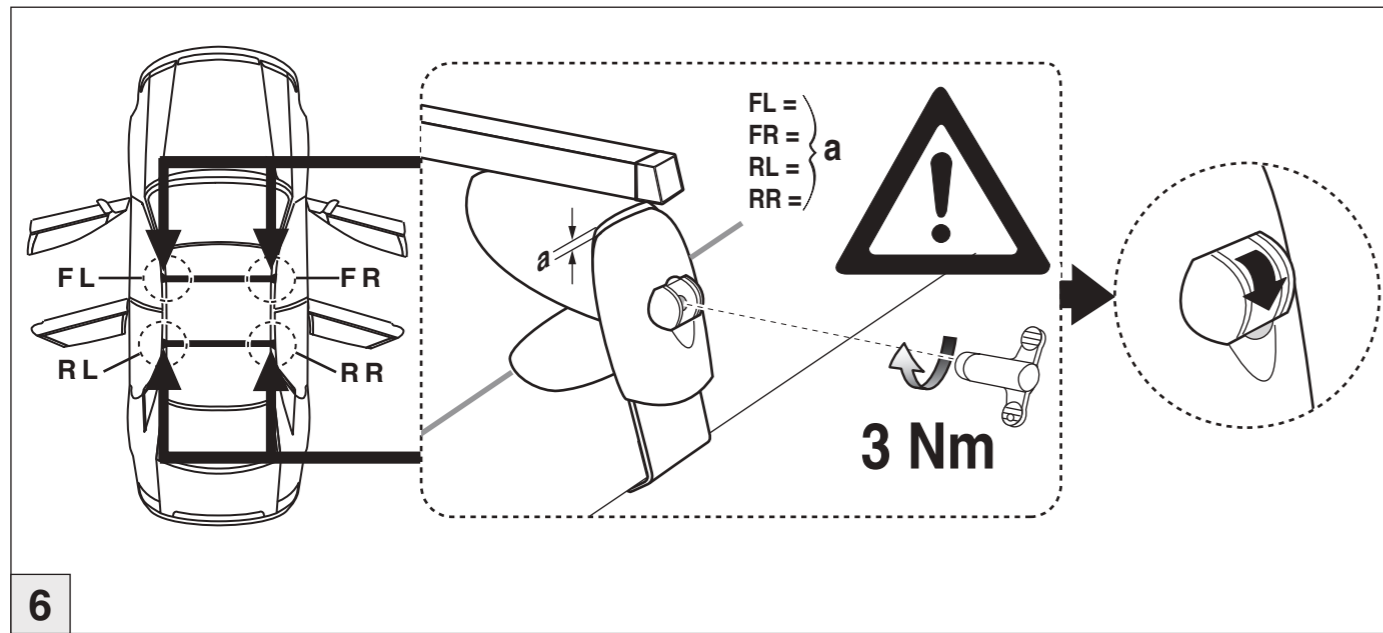

Atera SIGNO

Ford Mondeo Turnier 06/2007–01/2015
(ohne Reling/without rail/sans barres)