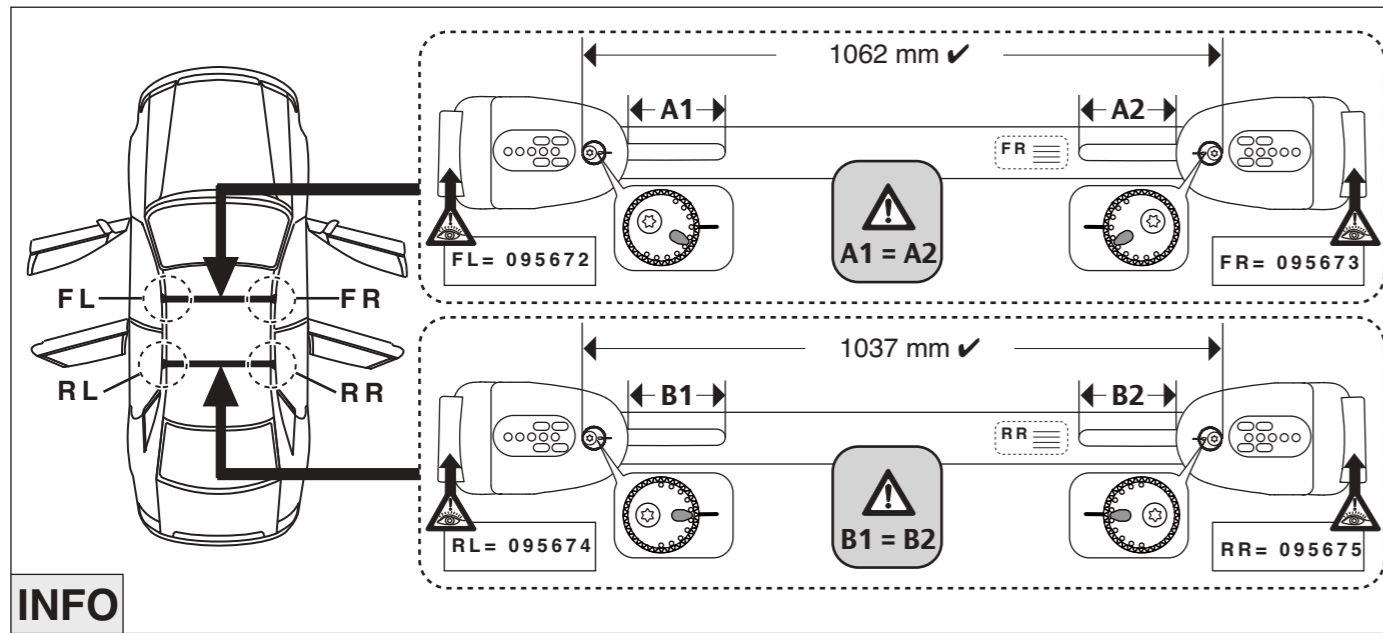

Atera SIGNO

Ford Mondeo Limousine 06/2007–07/2015
4/5-türig/doors/portes

Atera SIGNO

Ford Mondeo Limousine 06/2007–07/2015
4/5-türig/doors/portes