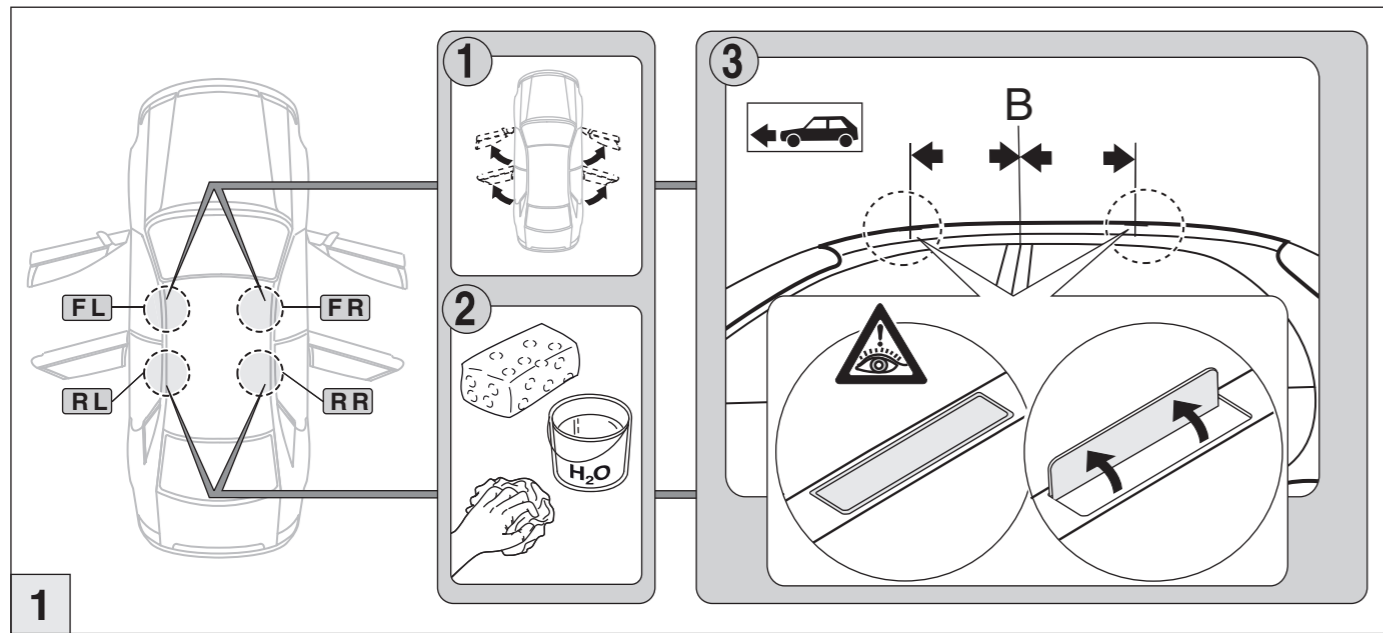

Atera SIGNO

Opel Vectra Limousine 04/2002–
Opel Meriva 2003–
Opel Zafira Tourer 01/2012–
Opel Corsa (3+5-türig/3+5 doors) 09/2006–

Opel Astra Limousine (5-türig/5-doors) 12/2009–10/2015
Opel Astra GTC 01/2012–
Opel Astra Stufenheck (4-türig/4-doors) 10/2012–
Opel Adam 01/2013–