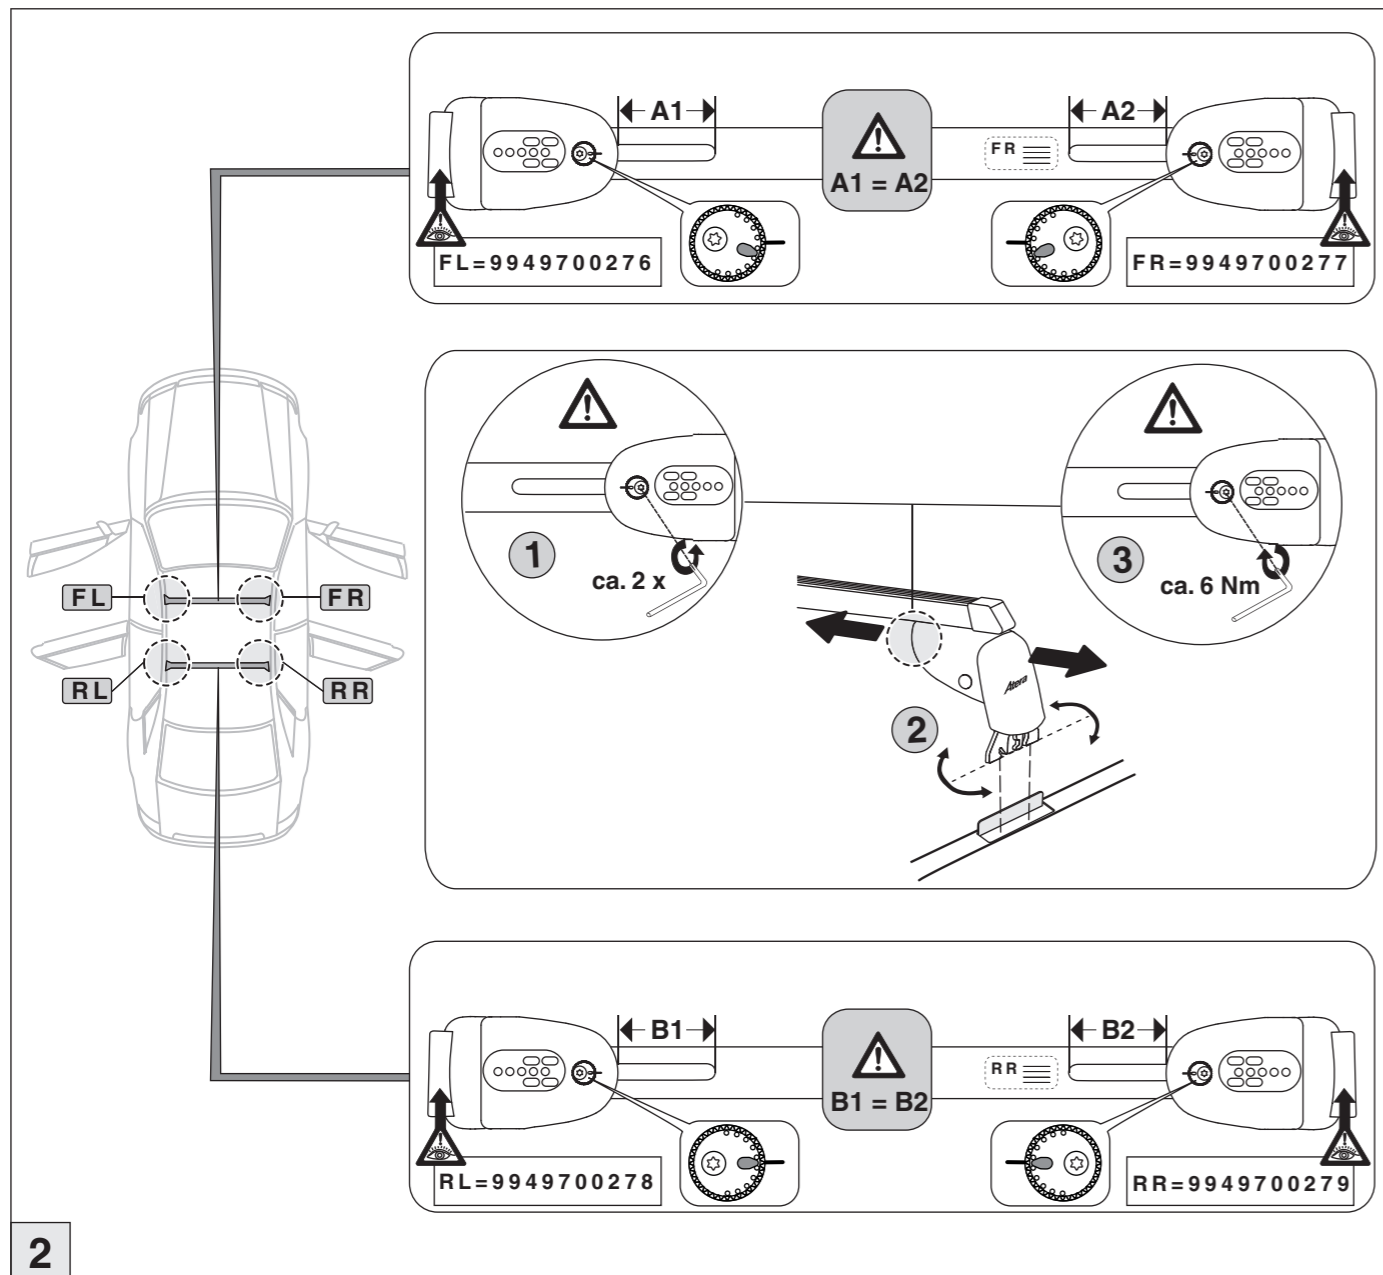

Atera SIGNO

Opel Vectra Limousine 04/2002–
Opel Meriva 2003–
Opel Zafira Tourer 01/2012–
Opel Corsa (3+5-türig/3+5 doors) 09/2006–

Opel Astra Limousine (5-türig/5-doors) 12/2009–10/2015
Opel Astra GTC 01/2012–
Opel Astra Stufenheck (4-türig/4-doors) 10/2012–
Opel Adam 01/2013–