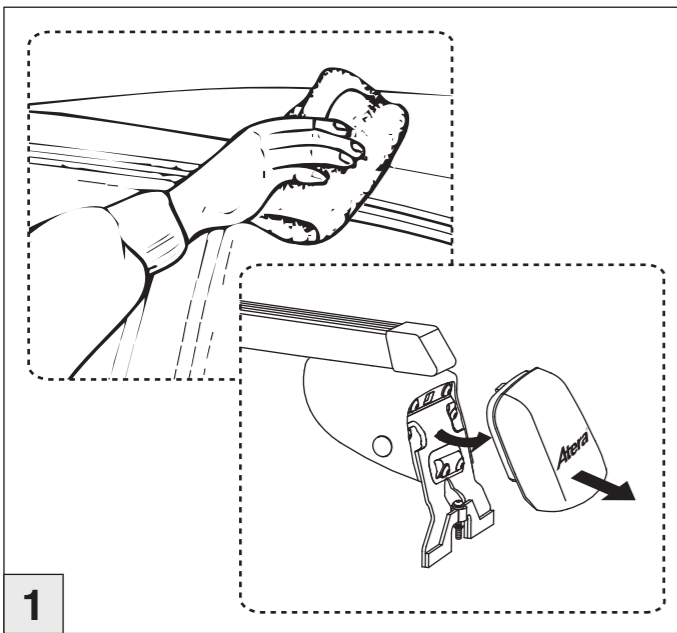

Atera SIGNO

Saab 9-3 Sport Limousine/Kombi 09/2007 –
Cadillac BLS 2005 –
Opel Astra Limousine 04/2004 –12/2009

Opel Astra Caravan 09/2004 – 04/2016
Opel Astra Coupé 10/2004 –
Opel Zafira 07/2005–