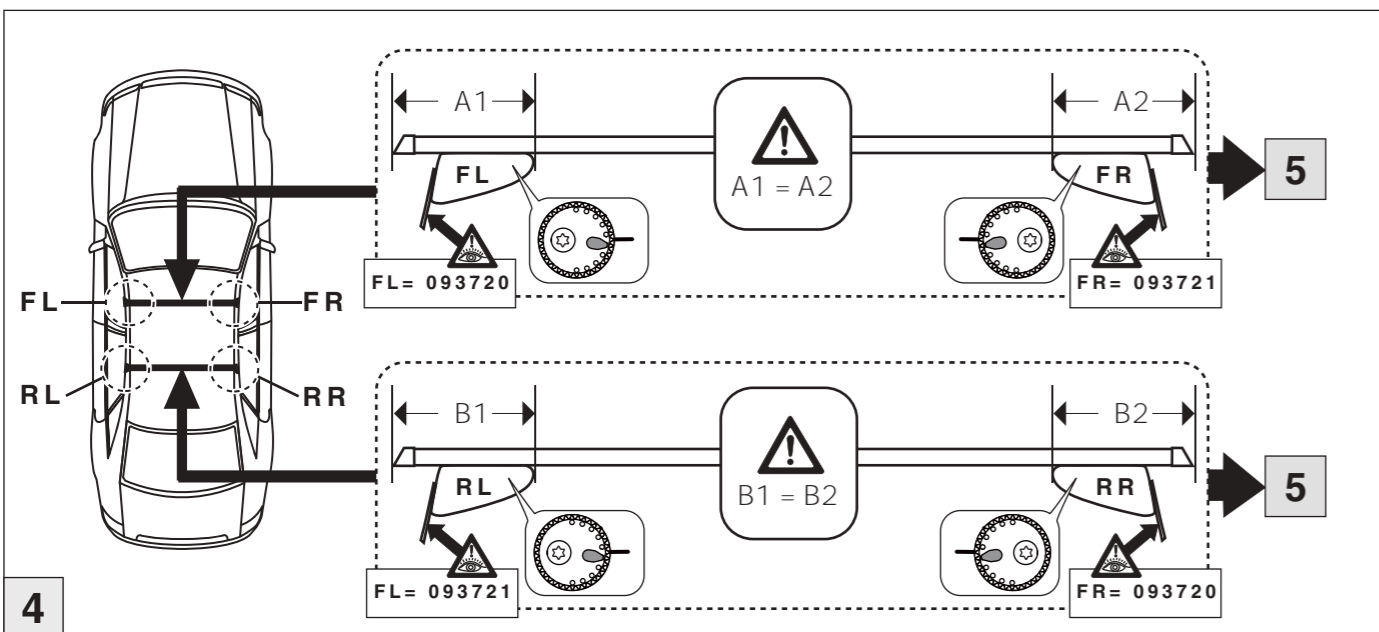

Atera SIGNO

Saab 9-3 Sport Limousine/Kombi 09/2007 –
Cadillac BLS 2005 –
Opel Astra Limousine 04/2004 –12/2009

Opel Astra Caravan 09/2004 – 04/2016
Opel Astra Coupé 10/2004 –
Opel Zafira 07/2005–