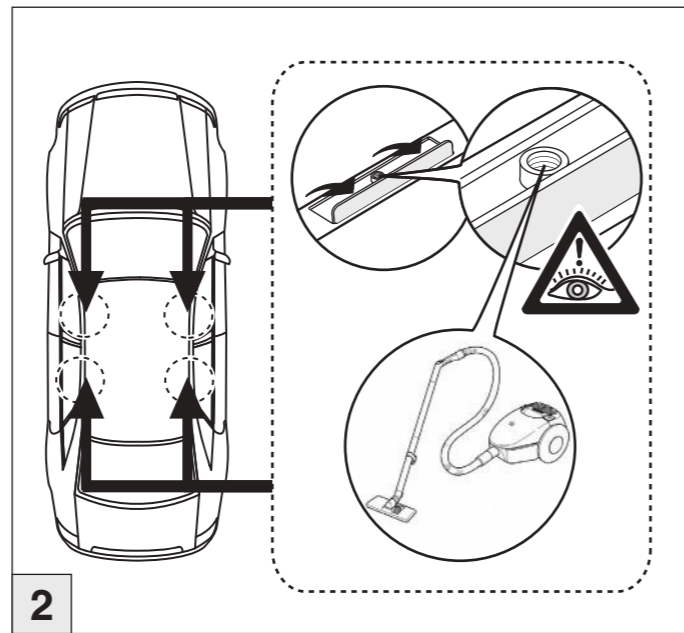

Atera SIGNO

Saab 9-3 Sport Limousine/Kombi 09/2007 –
Cadillac BLS 2005 –
Opel Astra Limousine 04/2004 –12/2009

Opel Astra Caravan 09/2004 – 04/2016
Opel Astra Coupé 10/2004 –
Opel Zafira 07/2005–