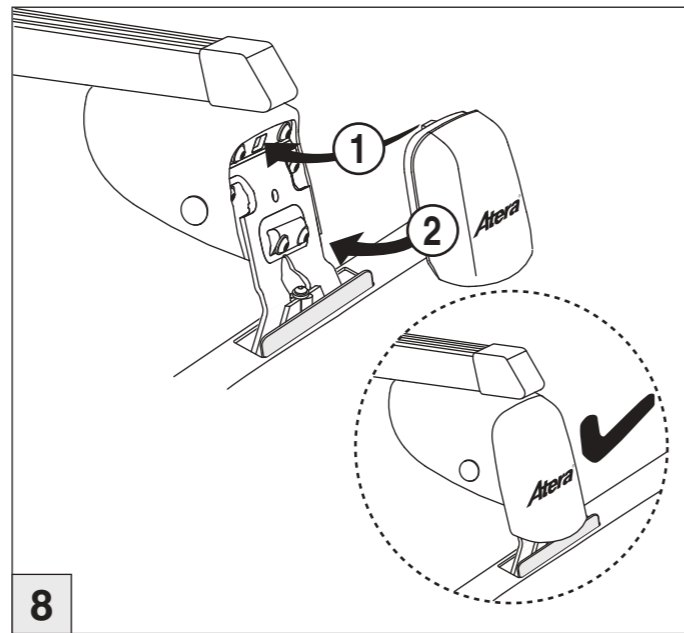

Atera SIGNO

Saab 9-3 Sport Limousine/Kombi 09/2005 –
Cadillac BLS 2005 –
Opel Astra Limousine 04/2004 –12/2009

Opel Astra Caravan 09/2004 – 04/2016
Opel Astra Coupé 10/2004 –
Opel Zafira 07/2005–