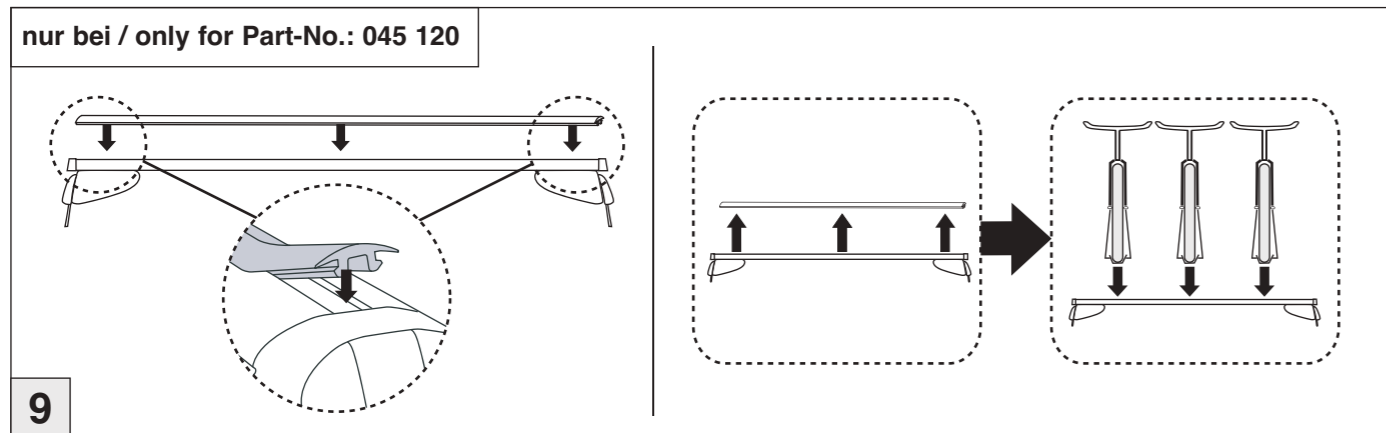

Atera SIGNO

Saab 9-3 Sport Limousine/Kombi 09/2005 –
Cadillac BLS 2005 –
Opel Astra Limousine 04/2004 –12/2009

Opel Astra Caravan 09/2004 – 04/2016
Opel Astra Coupé 10/2004 –
Opel Zafira 07/2005–