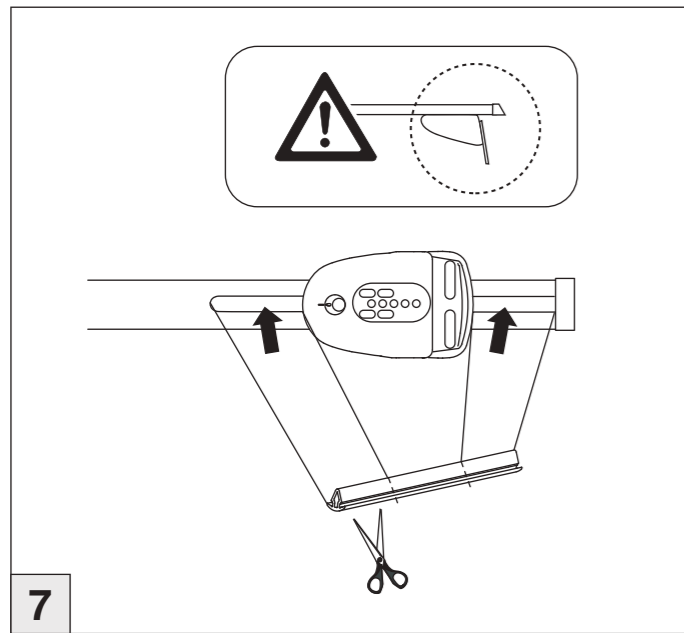

Atera SIGNO

Saab 9-3 Sport Limousine/Kombi 09/2005 –
Cadillac BLS 2005 –
Opel Astra Limousine 04/2004 –12/2009

Opel Astra Caravan 09/2004 – 04/2016
Opel Astra Coupé 10/2004 –
Opel Zafira 07/2005–