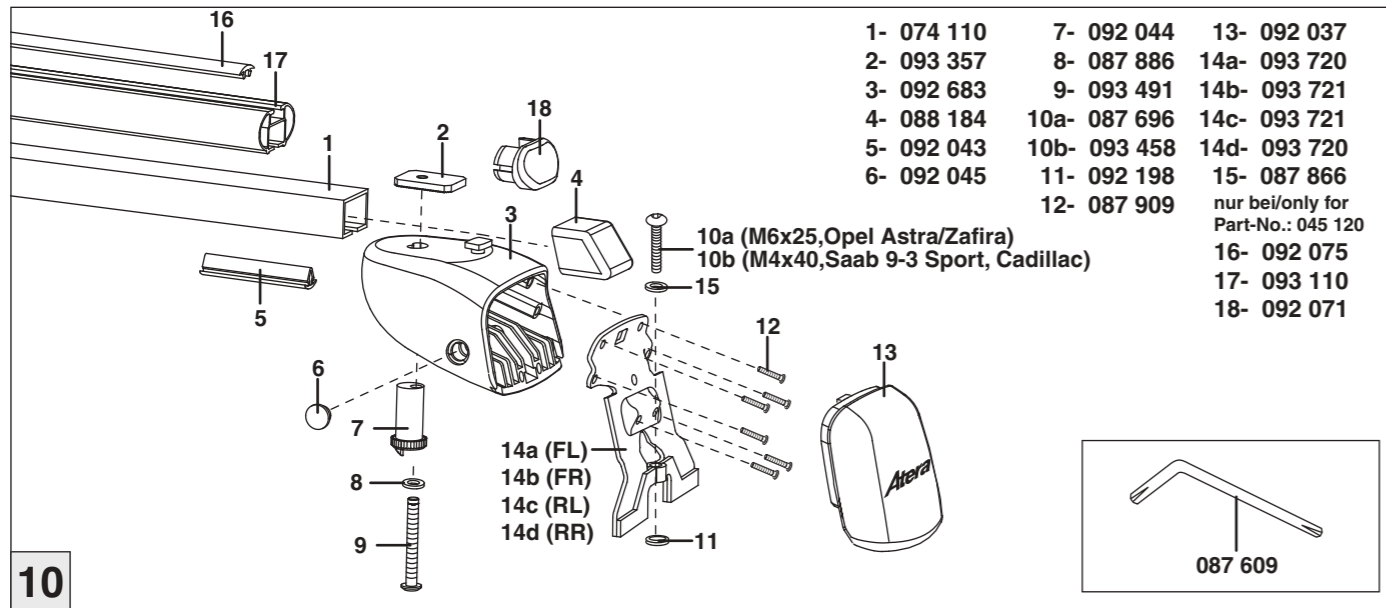

Atera SIGNO

Saab 9-3 Sport Limousine/Kombi 09/2005 –
Cadillac BLS 2005 –
Opel Astra Limousine 04/2004 –12/2009

Opel Astra Caravan 09/2004 – 04/2016
Opel Astra Coupé 10/2004 –
Opel Zafira 07/2005–