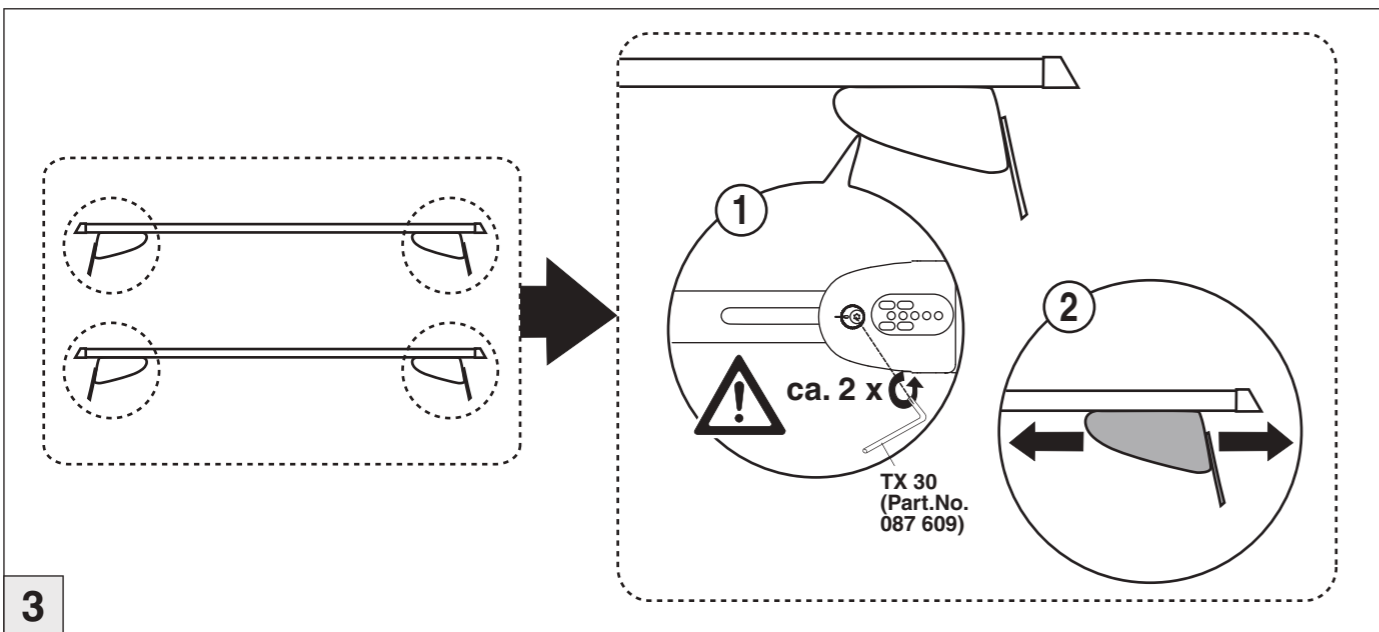

Atera SIGNO

Saab 9-3 Sport Limousine/Kombi 09/2007 –
Cadillac BLS 2005 –
Opel Astra Limousine 04/2004 –12/2009

Opel Astra Caravan 09/2004 – 04/2016
Opel Astra Coupé 10/2004 –
Opel Zafira 07/2005–