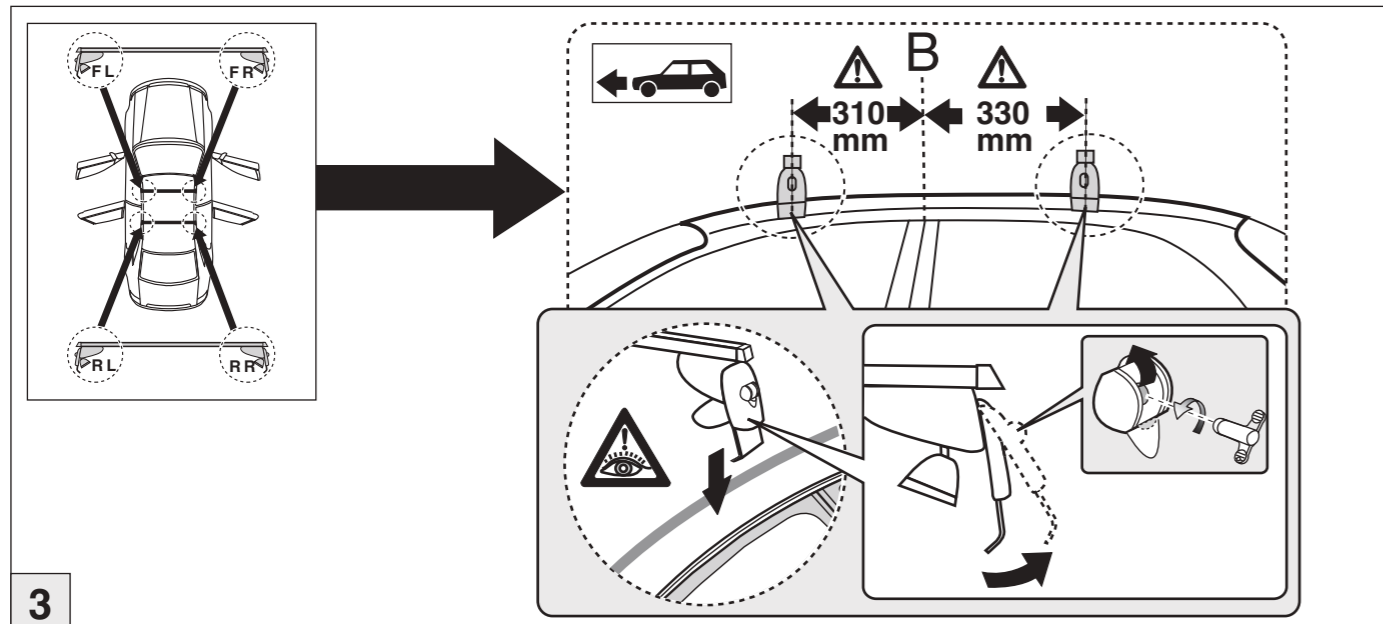

Atera® SIGNO

Honda
Civic 5-türig/doors/portes 02/2006–02/2012

INFO

1

2

3

Atera® SIGNO

Honda
Civic 5-türig/doors/portes 02/2006–02/2012

4

5