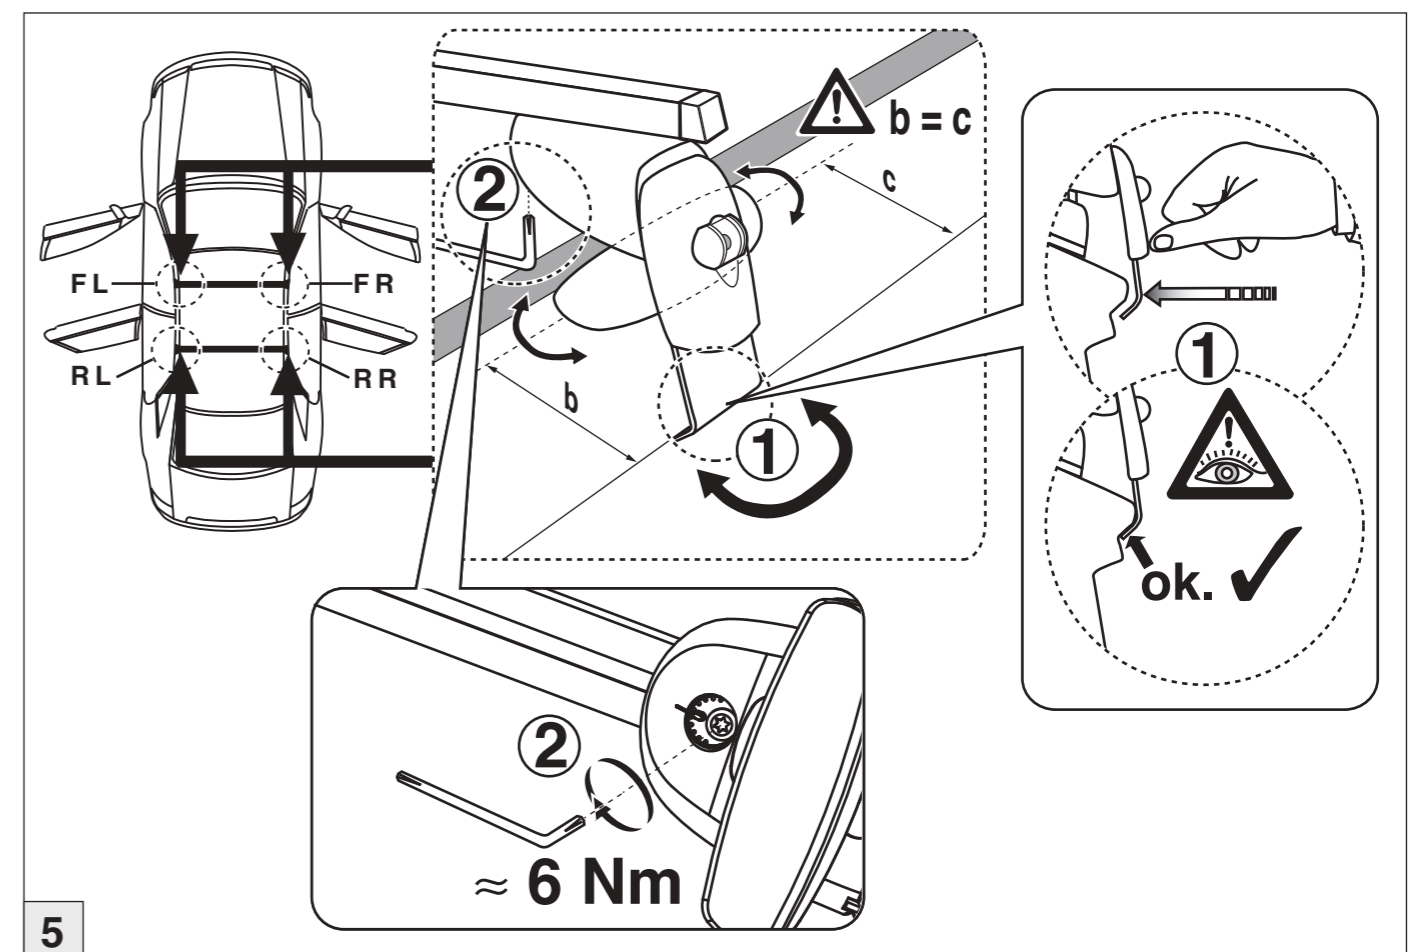

Atera® SIGNO

Honda
Civic 5-türig/doors/portes 02/2006–02/2012

INFO

1

2

3

Atera® SIGNO

Honda
Civic 5-türig/doors/portes 02/2006–02/2012

4

5