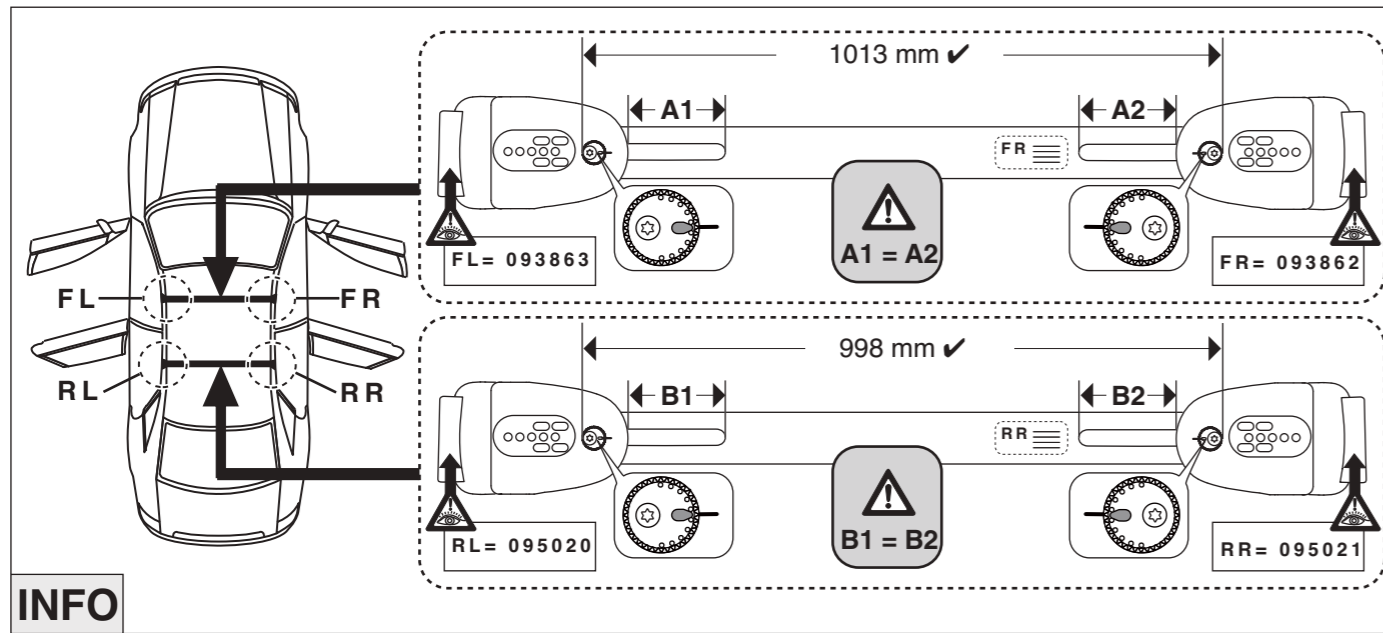

Atera® SIGNO

Honda
Civic 5-türig/doors/portes 02/2006–02/2012