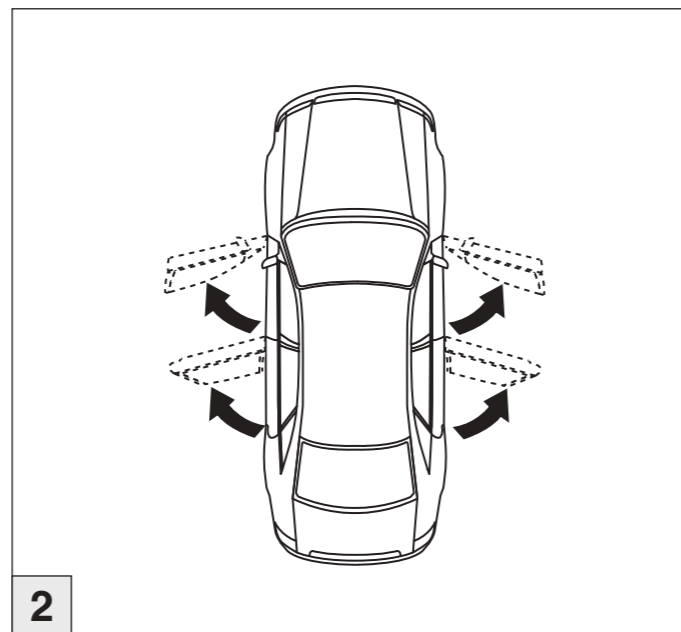

Atera® SIGNO

Honda
Civic 5-türig/doors/portes 02/2006–02/2012

INFO

1

2

3

Atera® SIGNO

Honda
Civic 5-türig/doors/portes 02/2006–02/2012

4

5