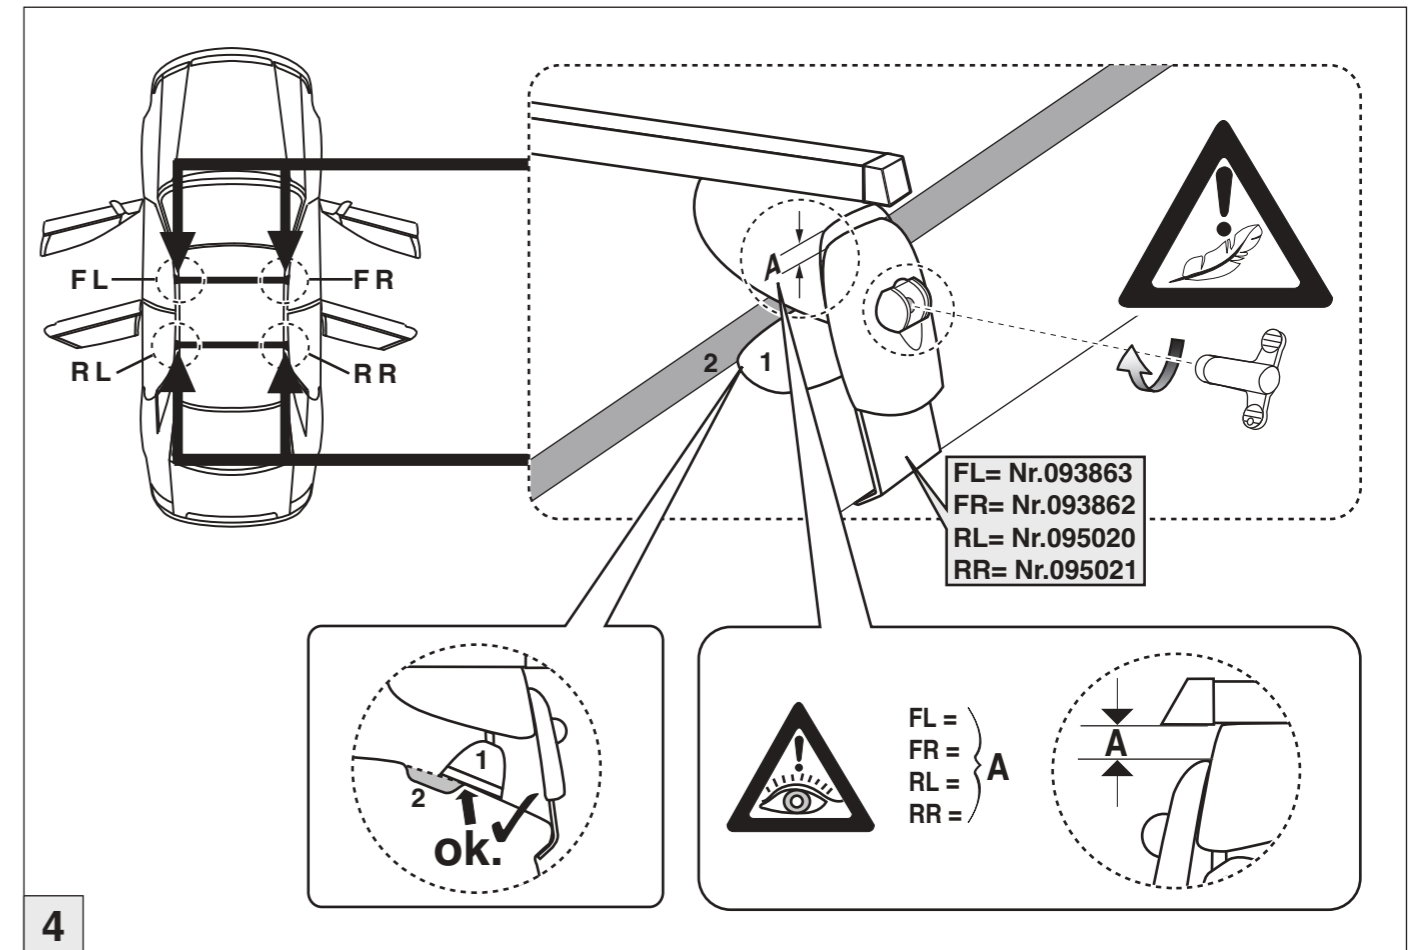

Atera® SIGNO

Honda
Civic 5-türig/doors/portes 02/2006–02/2012