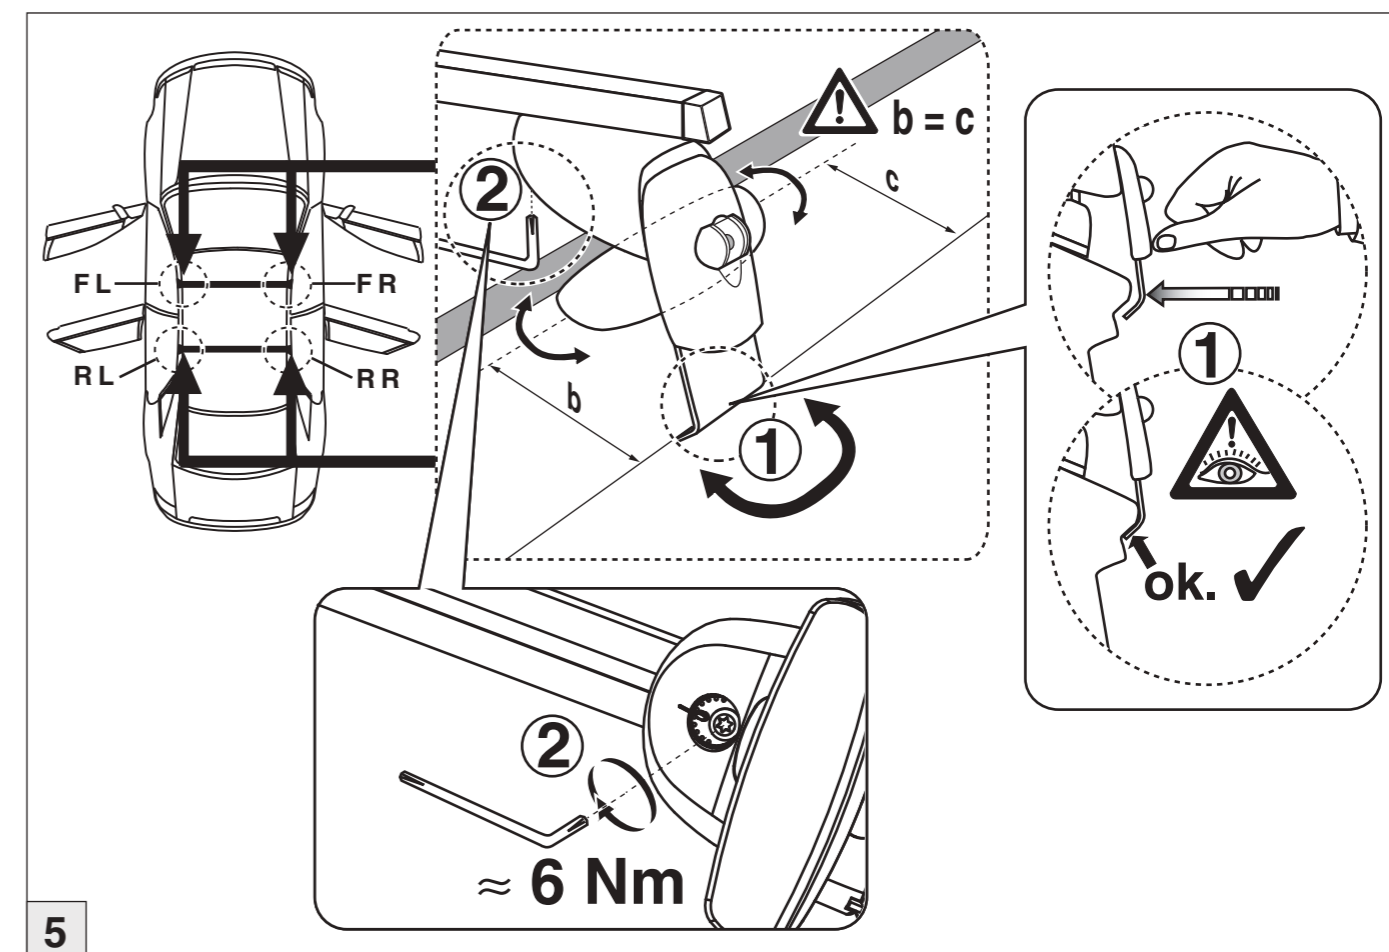

Atera SIGNO

Honda
Accord 03/2003–06/2008

INFO

1

2

3

Atera SIGNO

Honda
Accord 03/2003–06/2008

4

5