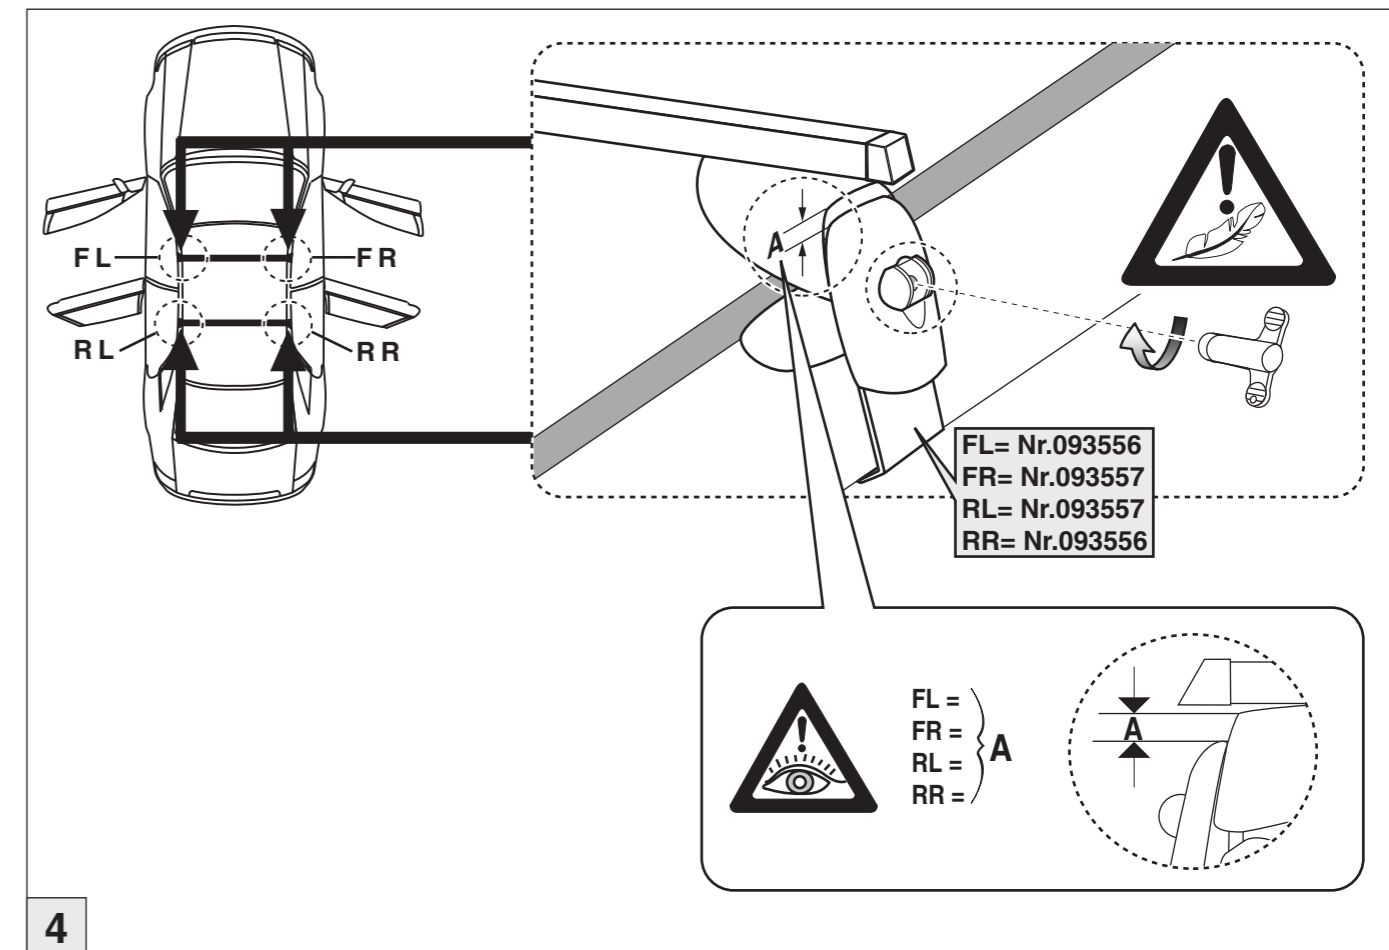

Atera SIGNO

Honda
Accord 03/2003–06/2008

4