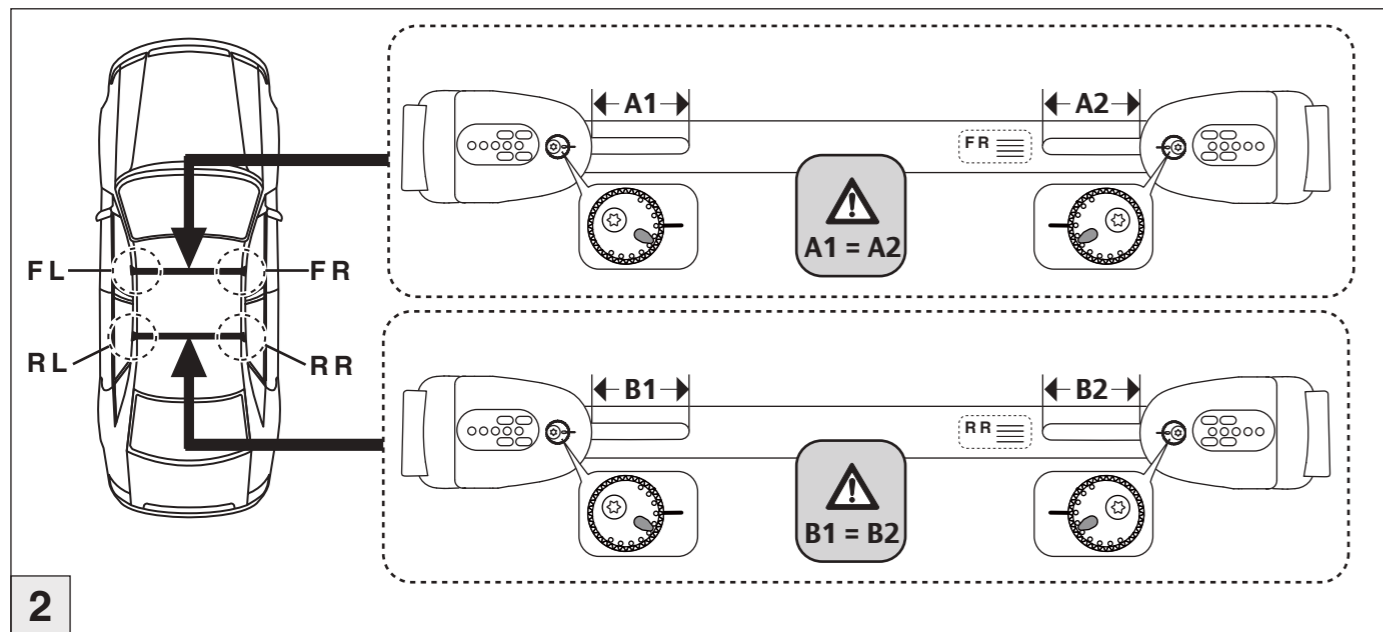

Atera SIGNO

Opel Insignia Sports Tourer
Opel Insignia Sports Tourer

03/2009–06/2017
06/2017–

Opel Insignia Country Tourer
Opel Insignia Country Tourer
Opel Insignia GSI Sports Tourer

01/2014–10/2017
10/2017–
04/2018–