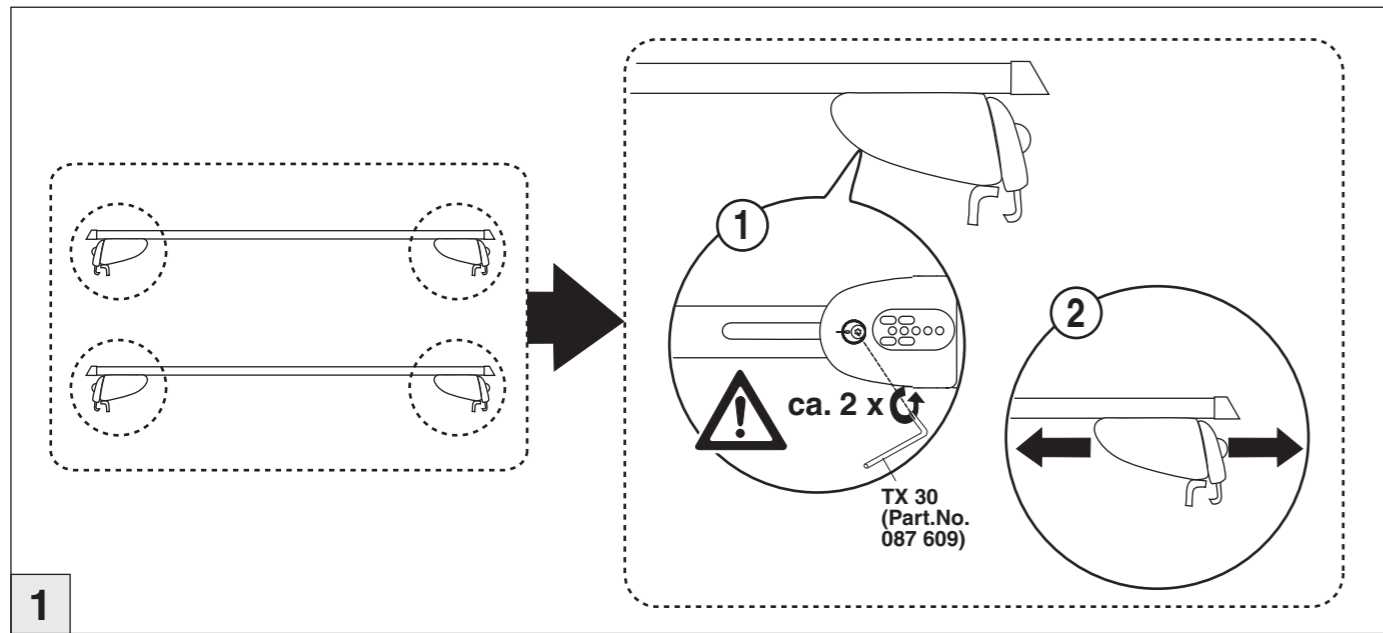

Atera SIGNO

Opel Insignia Sports Tourer
Opel Insignia Sports Tourer

03/2009–06/2017
06/2017–

Opel Insignia Country Tourer
Opel Insignia Country Tourer
Opel Insignia GSI Sports Tourer

01/2014–10/2017
10/2017–
04/2018–