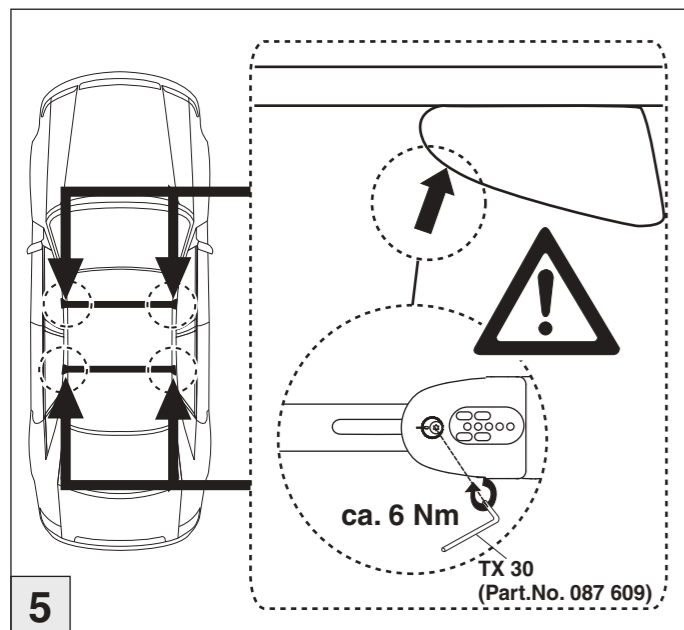

Atera SIGNO

Opel Insignia Sports Tourer
Opel Insignia Sports Tourer

03/2009–06/2017
06/2017–

Opel Insignia Country Tourer
Opel Insignia Country Tourer
Opel Insignia GSI Sports Tourer

01/2014–10/2017
10/2017–
04/2018–