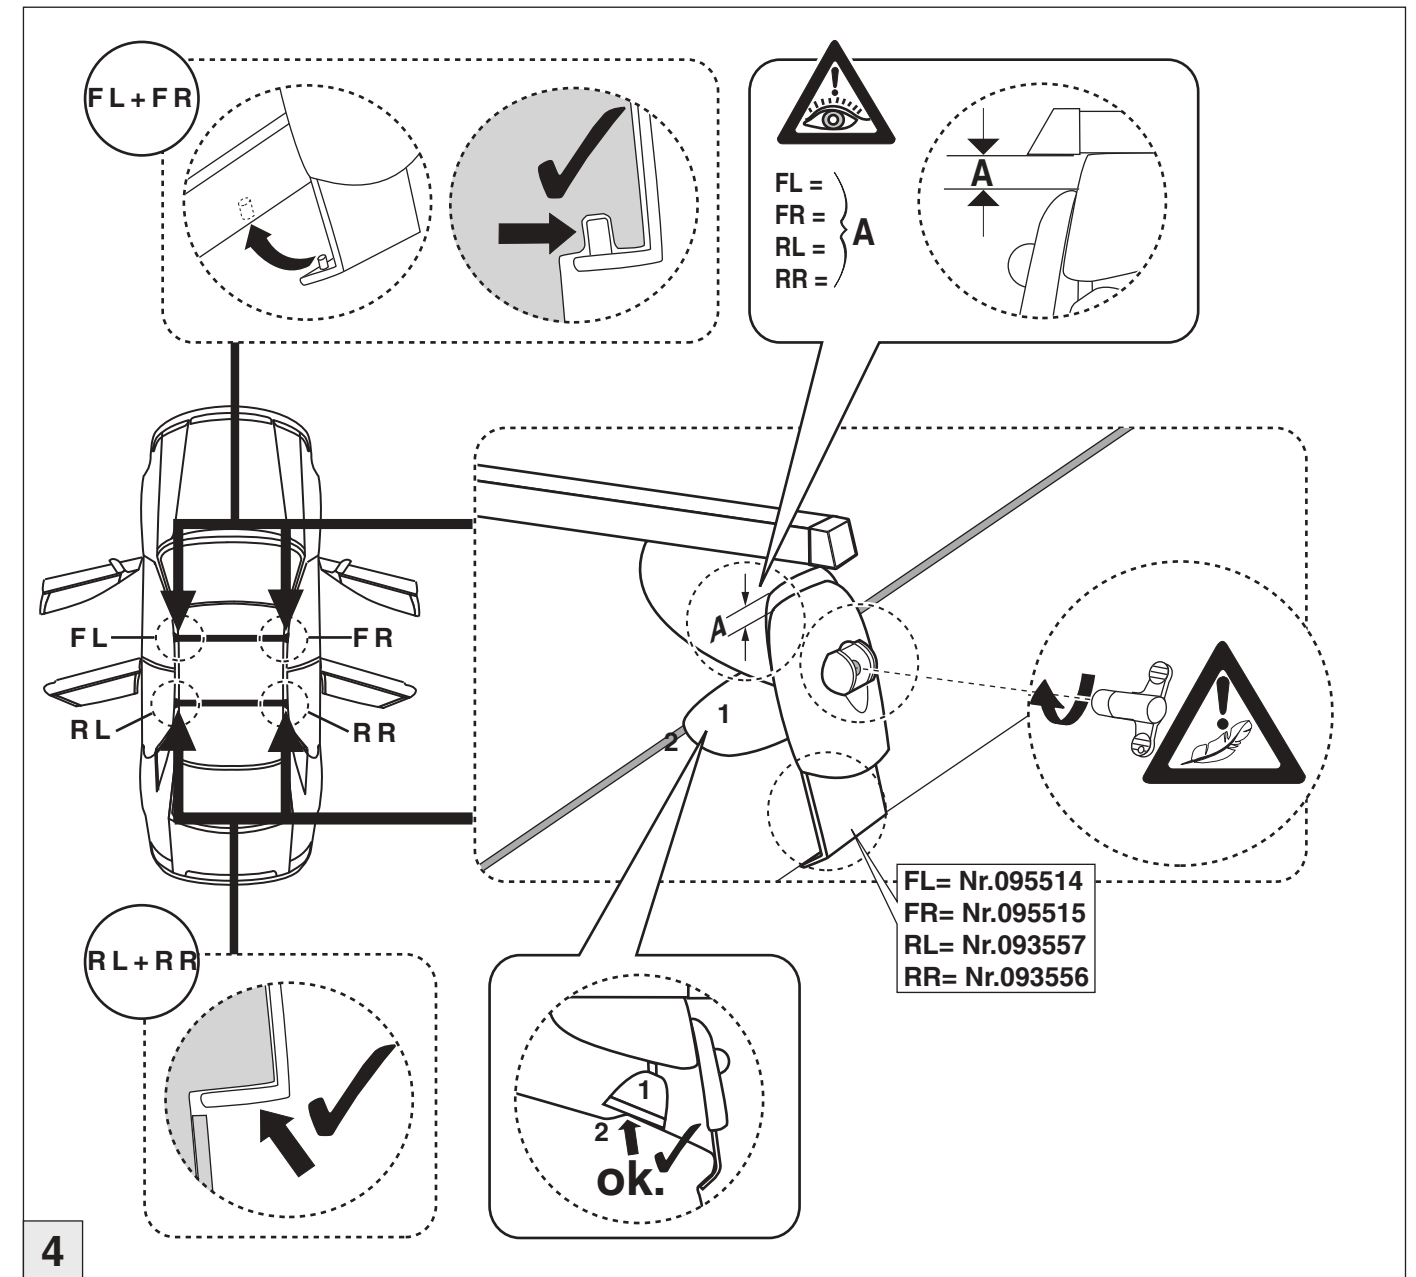

Atera SIGNO

Seat Ibiza 7/2008-07/2015
5-türig/doors/portes

Seat Ibiza 7/2015-06/2017
5-türig/doors/portes