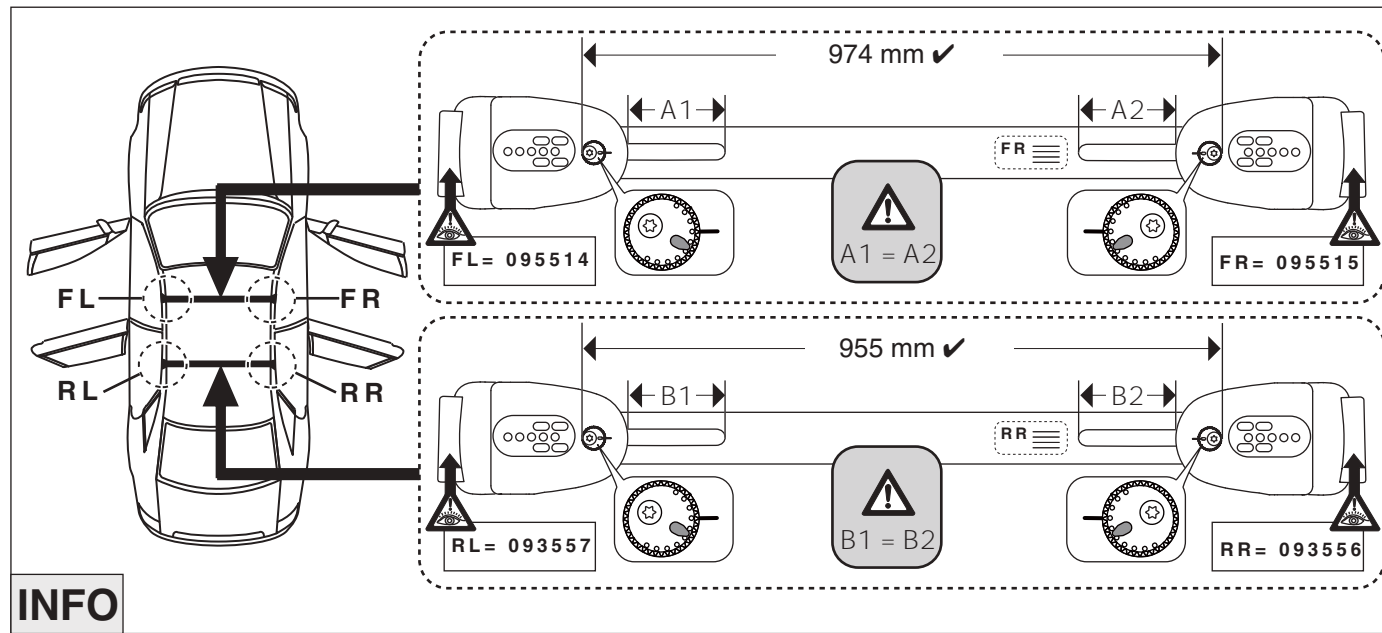

Atera SIGNO

Seat Ibiza 7/2008-07/2015
5-türig/doors/portes

Seat Ibiza 7/2015-06/2017
5-türig/doors/portes