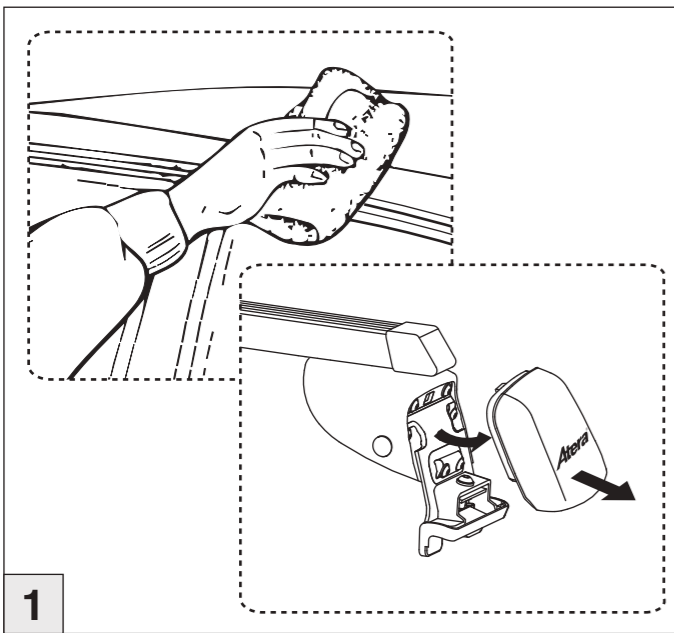

Atera SIGNO

Ford Galaxy 06/2010–10/2015

Ford Tourneo Connect 02/2014–
Ford Grand Tourneo Connect 02/2014–