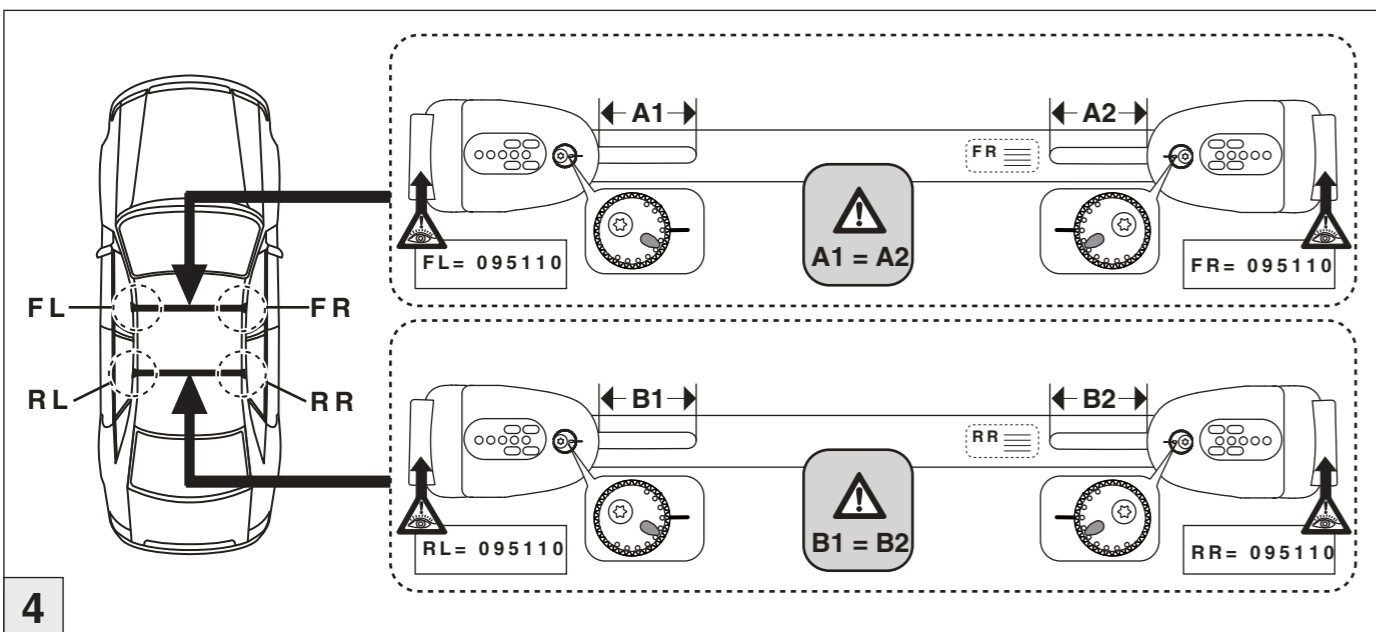

Atera SIGNO

Ford Galaxy 06/2010–10/2015

Ford Tourneo Connect 02/2014–
Ford Grand Tourneo Connect 02/2014–