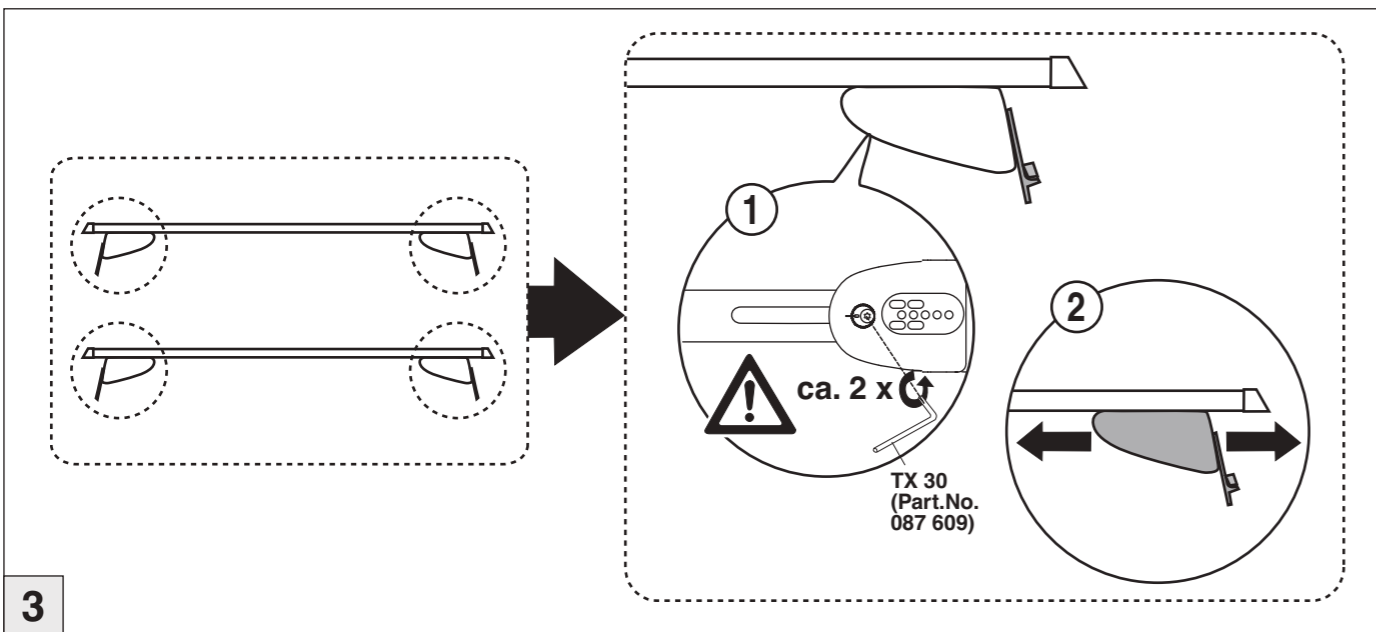

Atera SIGNO

Ford Galaxy 06/2010–10/2015

Ford Tourneo Connect 02/2014–
Ford Grand Tourneo Connect 02/2014–