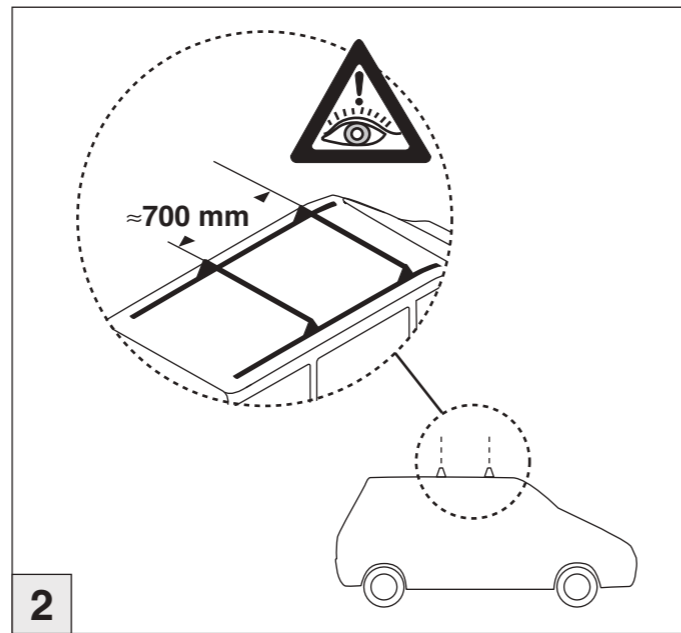

Atera SIGNO

Ford Galaxy 06/2010–10/2015

Ford Tourneo Connect 02/2014–
Ford Grand Tourneo Connect 02/2014–