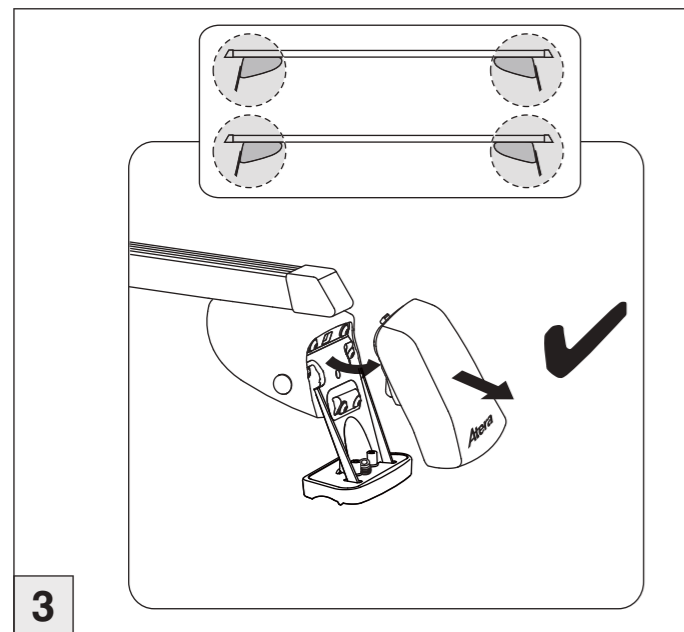

Atera SIGNO

Hyundai i 30 (5-türig/doors/portes) 08/2007–02/2017
Hyundai i 30 (3-türig/doors/portes) 01/2013–02/2017

Ford S-Max 05/2006–09/2015