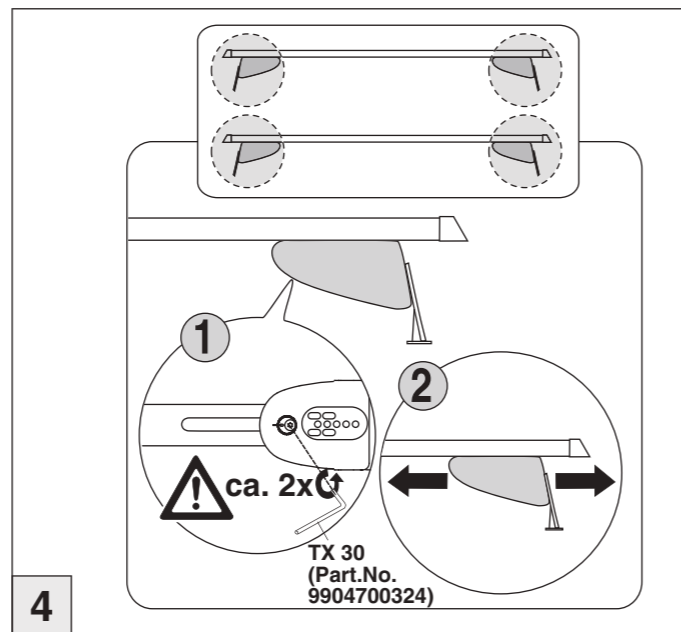

Atera SIGNO

Hyundai i 30 (5-türig/doors/portes) 08/2007–02/2017
Hyundai i 30 (3-türig/doors/portes) 01/2013–02/2017

Ford S-Max 05/2006–09/2015