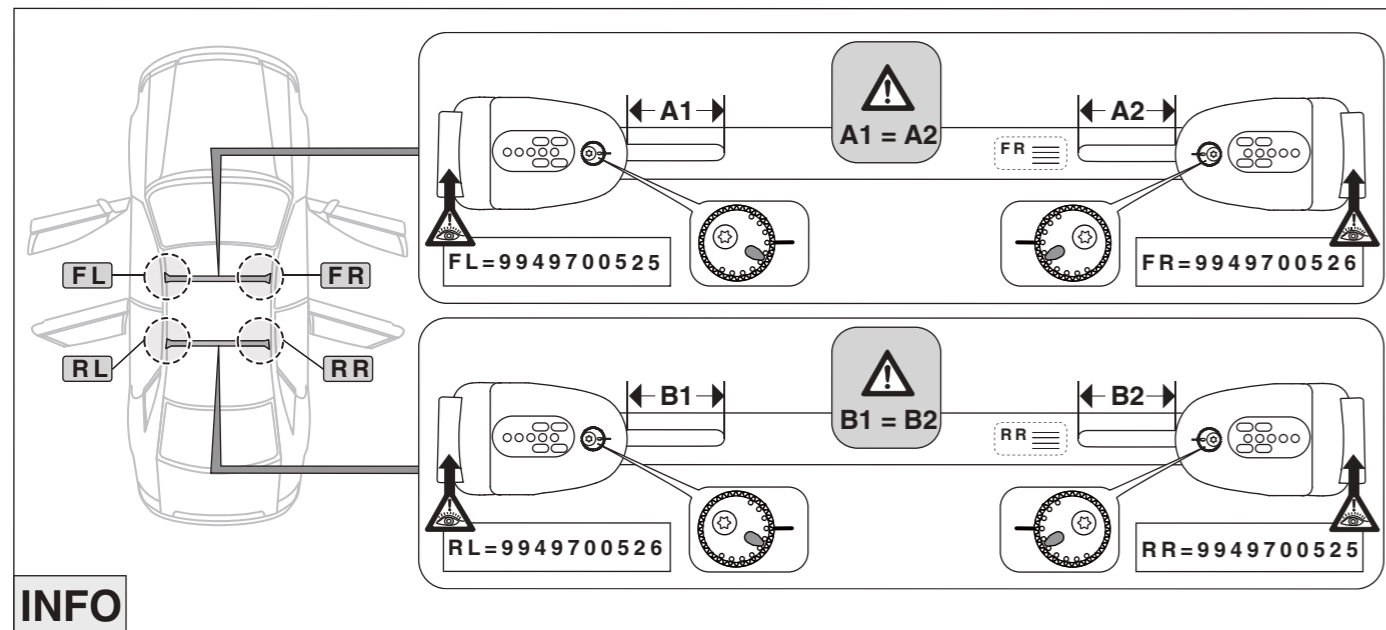

Atera SIGNO

Hyundai i 30 (5-türig/doors/portes) 08/2007–02/2017
Hyundai i 30 (3-türig/doors/portes) 01/2013–02/2017

Ford S-Max 05/2006–09/2015