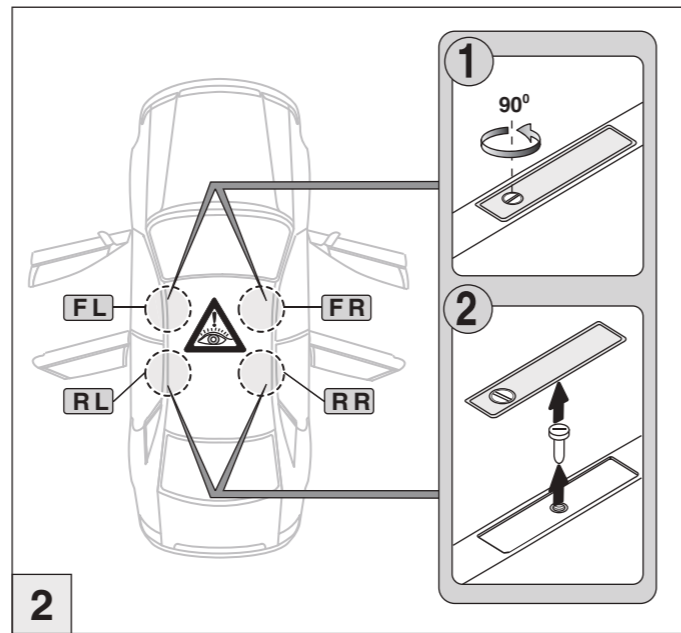

Atera SIGNO

Hyundai i 30 (5-türig/doors/portes) 08/2007–02/2017
Hyundai i 30 (3-türig/doors/portes) 01/2013–02/2017

Ford S-Max 05/2006–09/2015