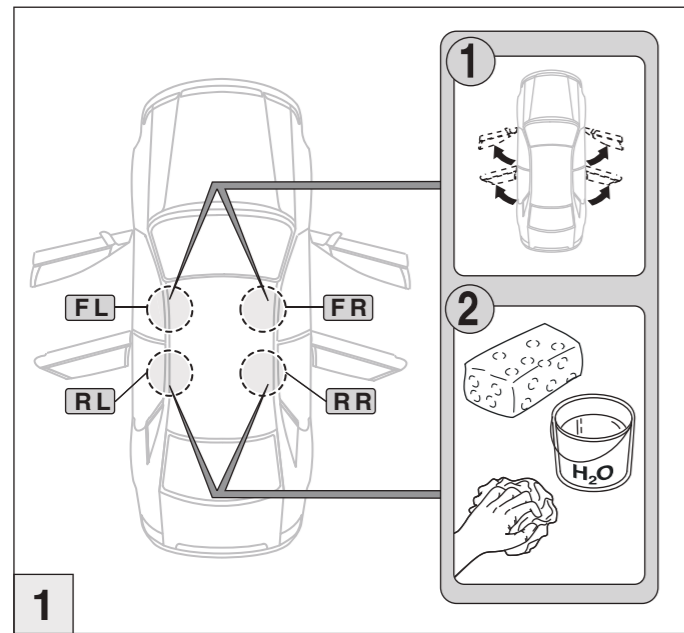

Atera SIGNO

Hyundai i 30 (5-türig/doors/portes) 08/2007–02/2017
Hyundai i 30 (3-türig/doors/portes) 01/2013–02/2017

Ford S-Max 05/2006–09/2015