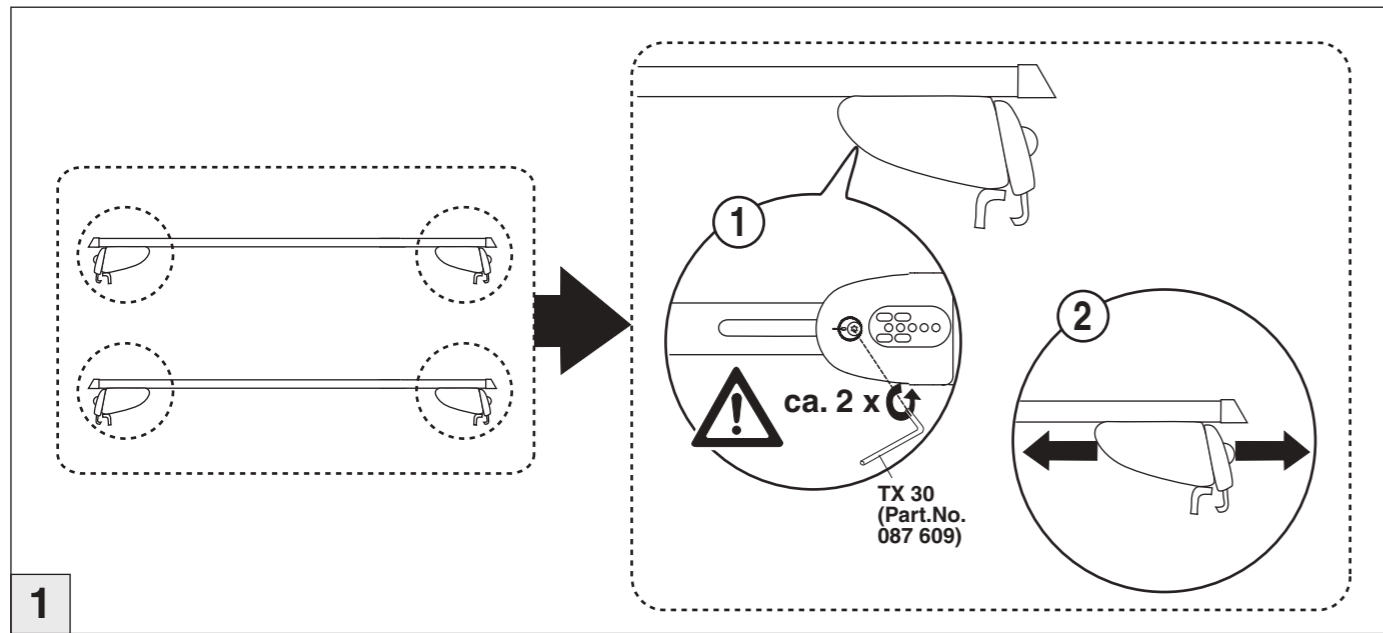

Atera SIGNO

Dacia Lodgy 06/2012–
Dacia Lodgy Stepway 11/2017–