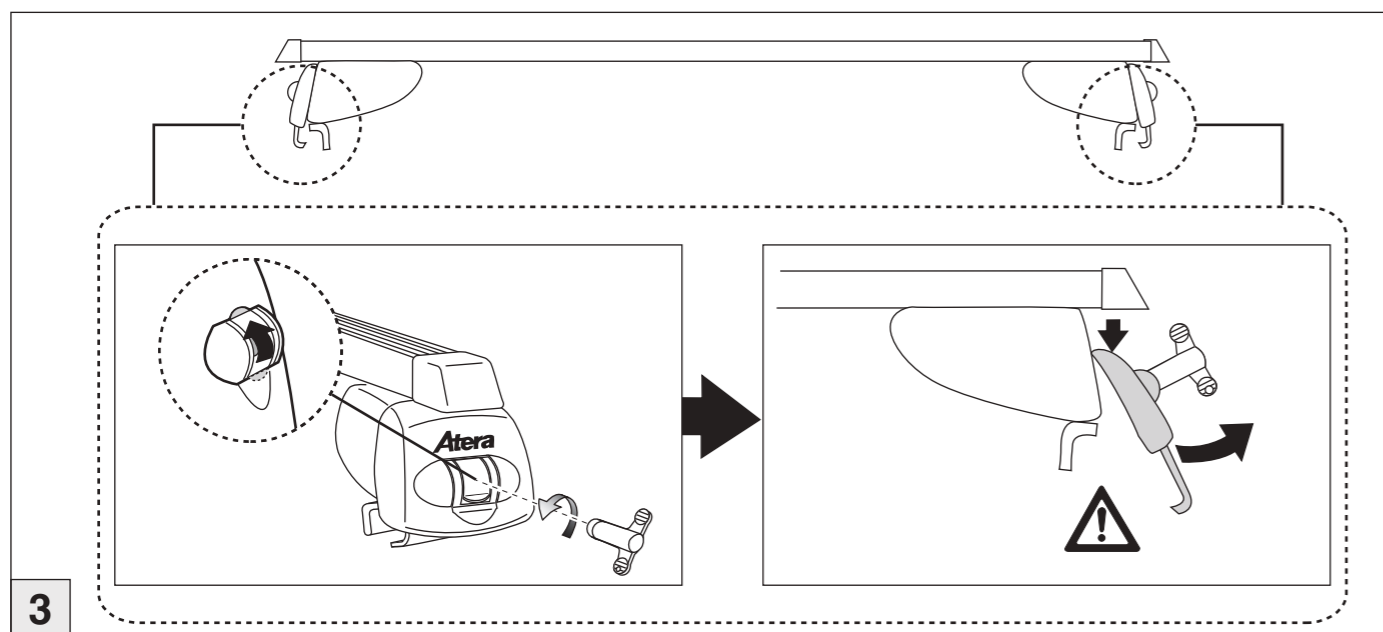

Atera SIGNO

Dacia Lodgy 06/2012–
Dacia Lodgy Stepway 11/2017–