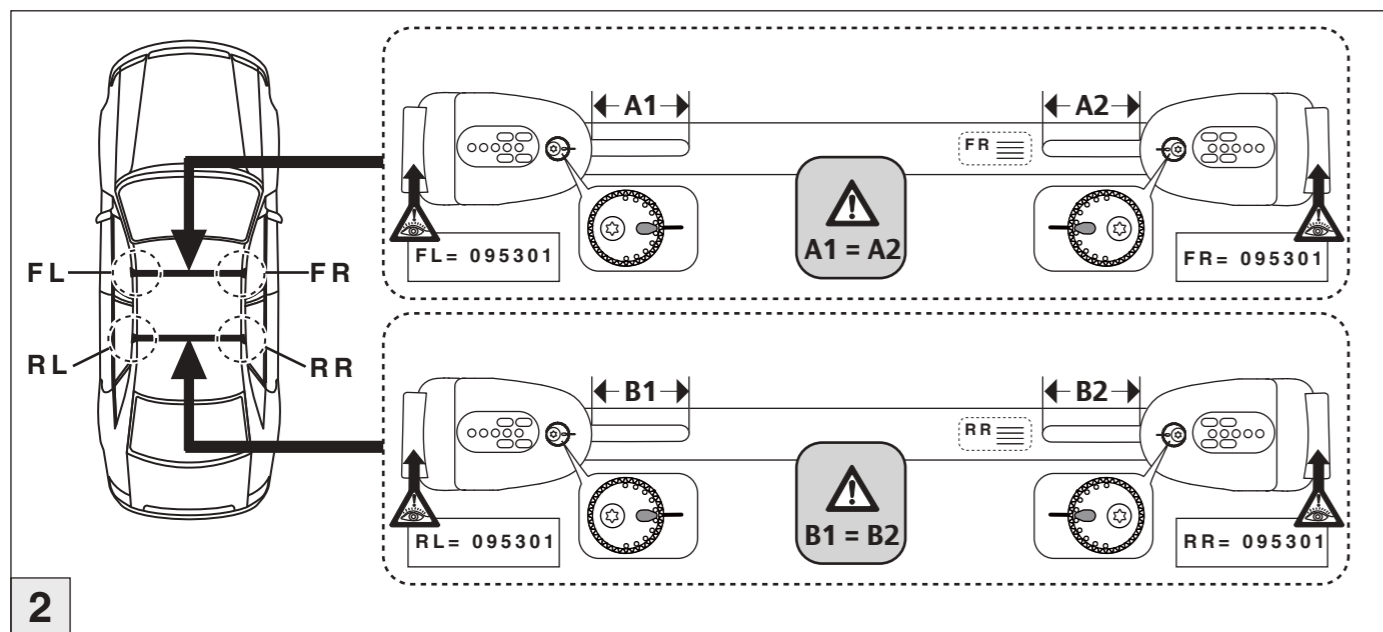

Atera SIGNO

Dacia Lodgy 06/2012–
Dacia Lodgy Stepway 11/2017–