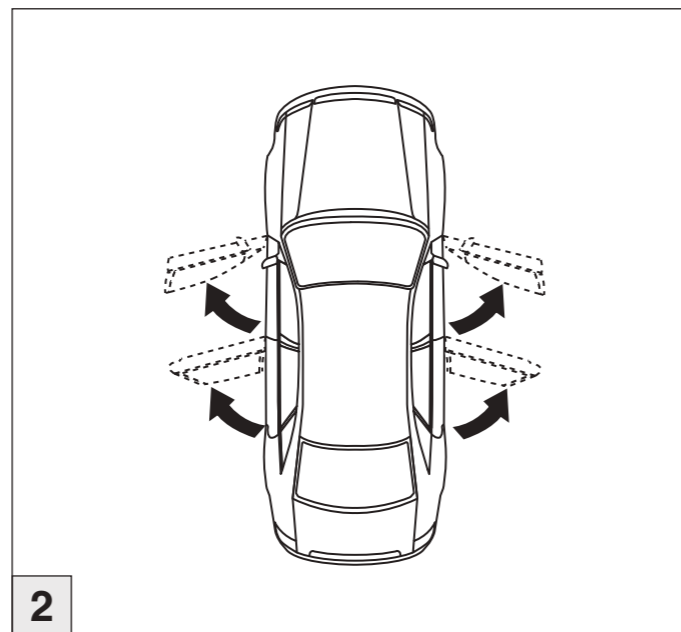

Atera SIGNO

Ford Focus 04/2011–08/2018
(5-türig/doors/portes)

Atera SIGNO

Ford Focus 04/2011–08/2018
(5-türig/doors/portes)

INFO

1

2

3

4

5