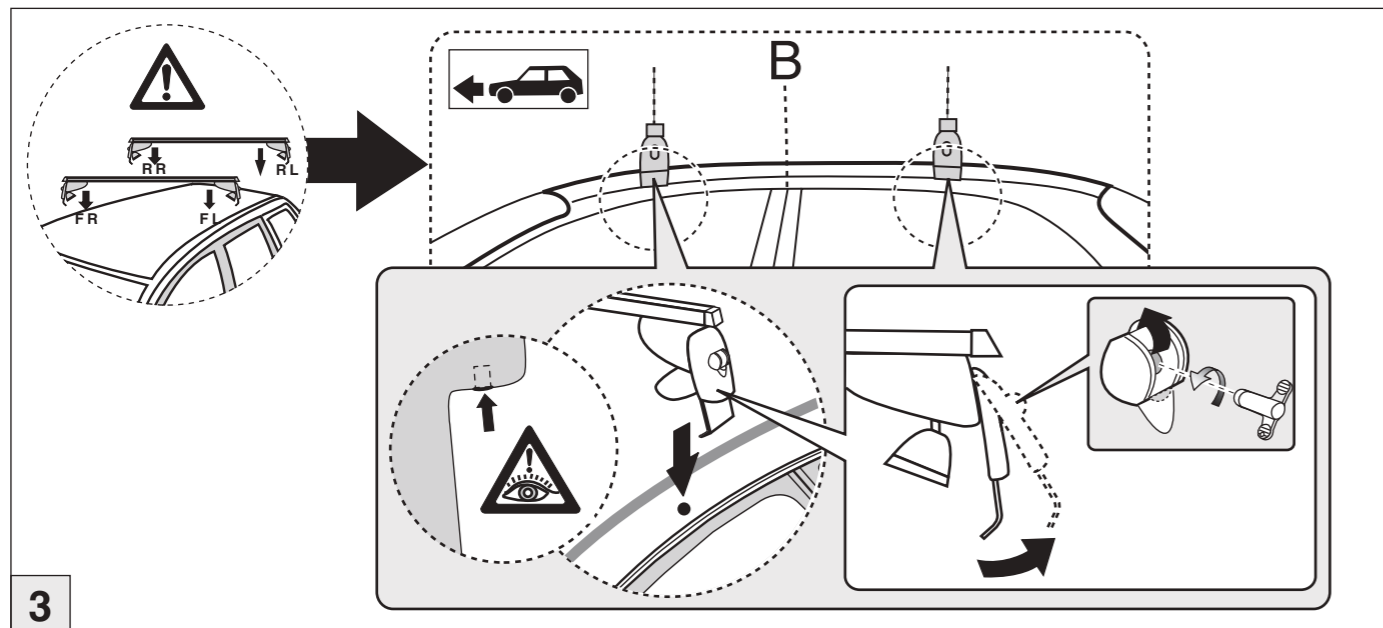

Atera SIGNO

Ford Focus 04/2011–08/2018
(5-türig/doors/portes)

Atera SIGNO

Ford Focus 04/2011–08/2018
(5-türig/doors/portes)

INFO

1

2

3

4

5