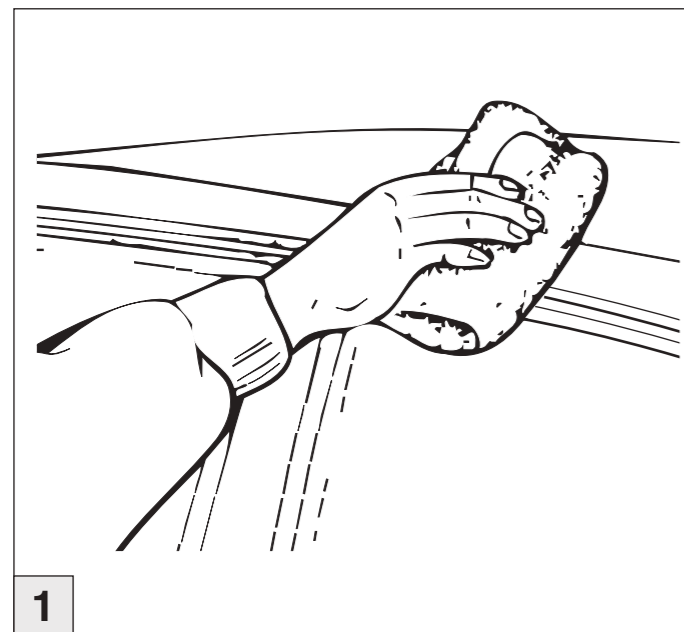

Atera® SIGNO

Toyota Corolla Verso 2004-04/2009
(ohne Reiling/without rail/sans barres)

INFO

1

2

3

Atera® SIGNO

Toyota Corolla Verso 2004-04/2009
(ohne Reiling/without rail/sans barres)

4

5