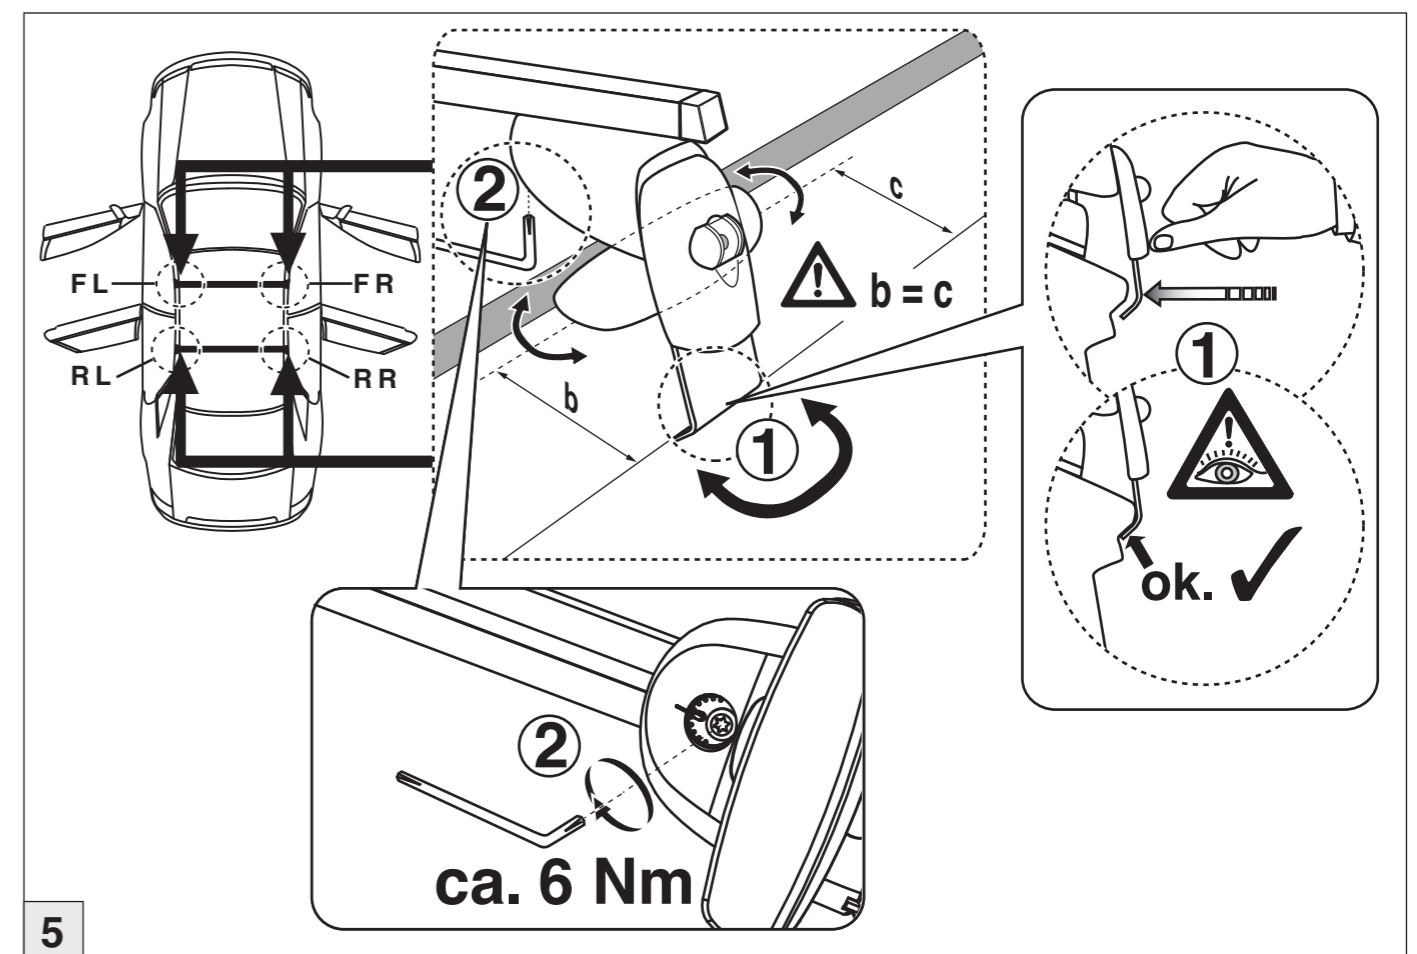

Atera® SIGNO

Toyota Corolla Verso 2004-04/2009
(ohne Reiling/without rail/sans barres)

INFO

1

2

3

Atera® SIGNO

Toyota Corolla Verso 2004-04/2009
(ohne Reiling/without rail/sans barres)

4

5