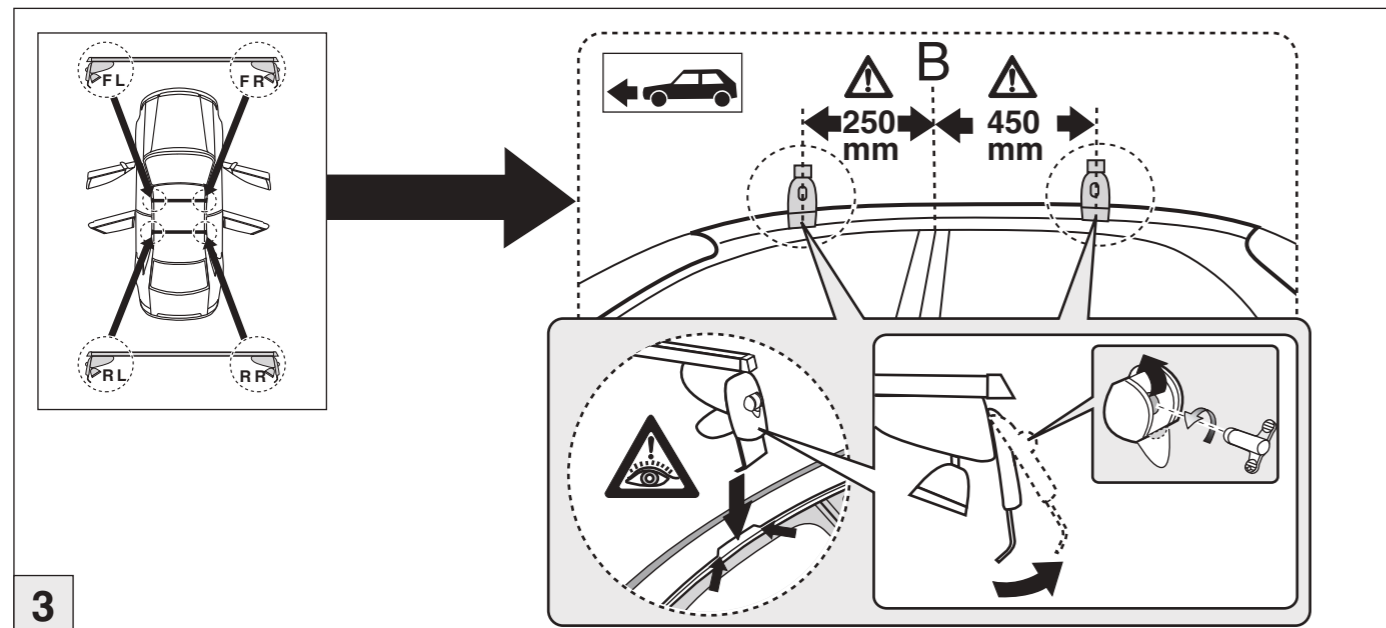

Atera® SIGNO

Toyota Corolla Verso 2004-04/2009
(ohne Reiling/without rail/sans barres)

INFO

1

2

3

Atera® SIGNO

Toyota Corolla Verso 2004-04/2009
(ohne Reiling/without rail/sans barres)

4

5