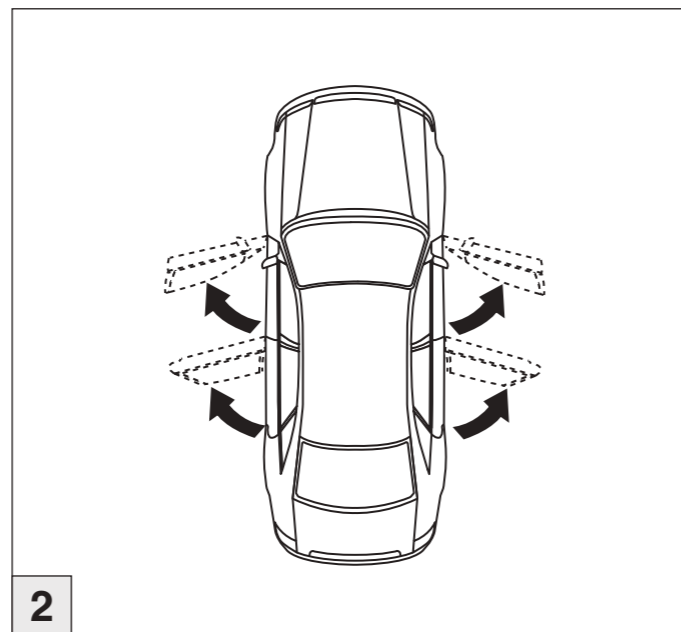

Atera® SIGNO

Toyota Corolla Verso 2004-04/2009
(ohne Reiling/without rail/sans barres)

INFO

1

2

3

Atera® SIGNO

Toyota Corolla Verso 2004-04/2009
(ohne Reiling/without rail/sans barres)

4

5