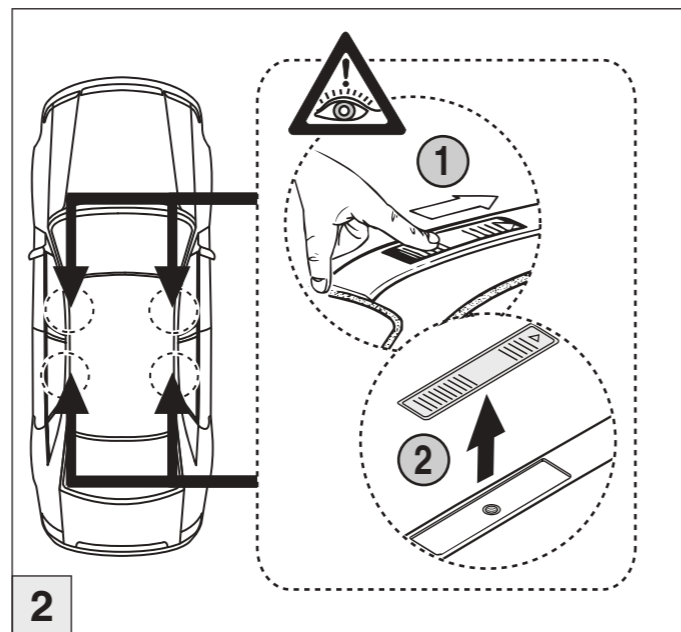

Atera SIGNO

Mazda
CX5 04/2012 – 05/2017

INFO

Atera SIGNO

Mazda
CX5 04/2012 – 05/2017