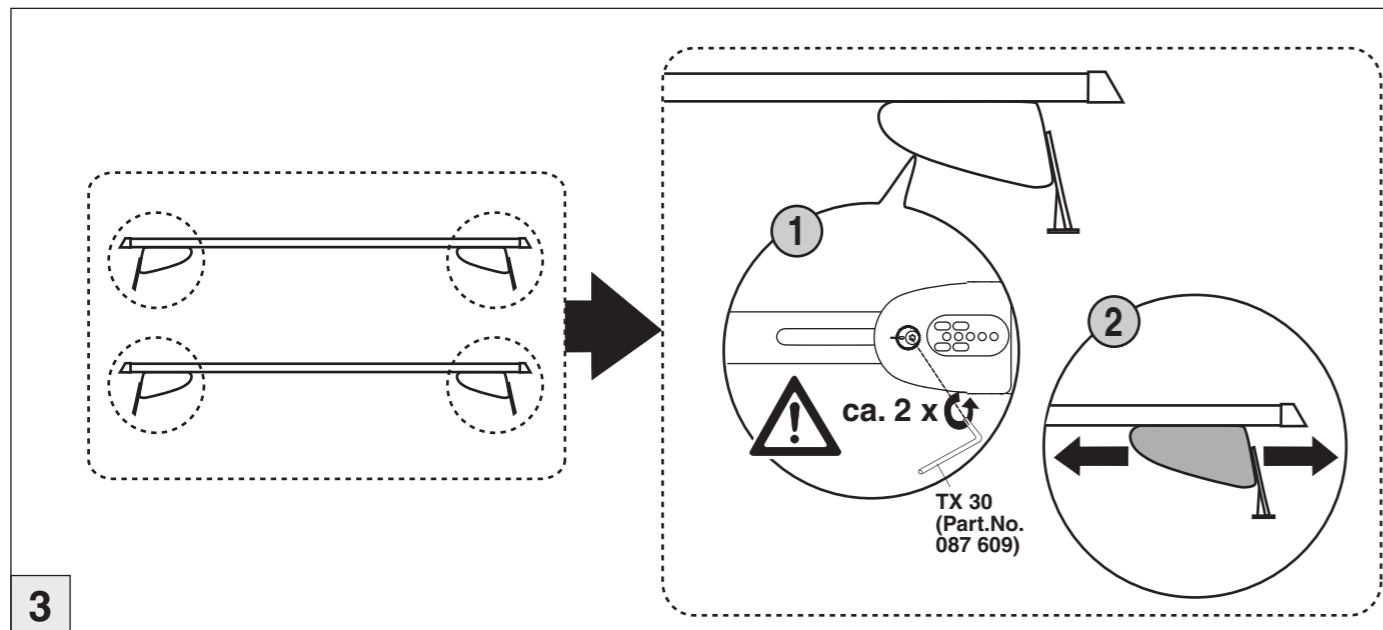

Atera SIGNO

Mazda
CX5 04/2012 – 05/2017

INFO

Atera SIGNO

Mazda
CX5 04/2012 – 05/2017