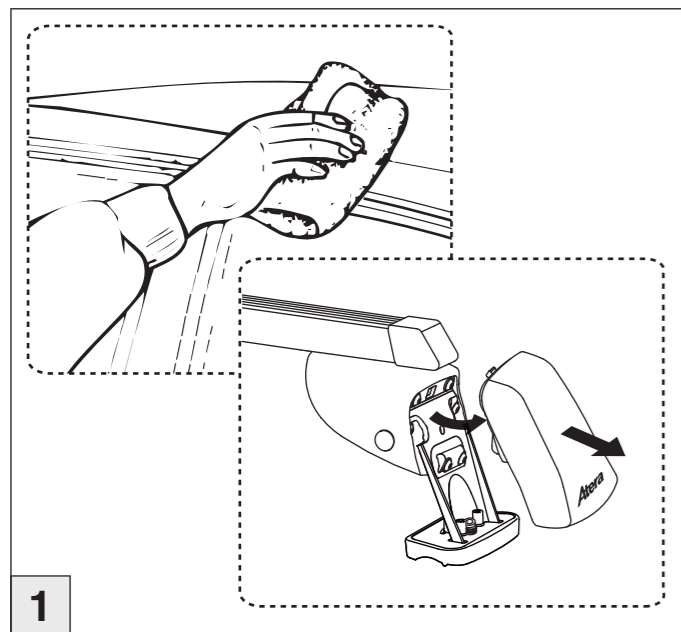

Atera SIGNO

Mazda
CX5 04/2012 – 05/2017

INFO

Atera SIGNO

Mazda
CX5 04/2012 – 05/2017