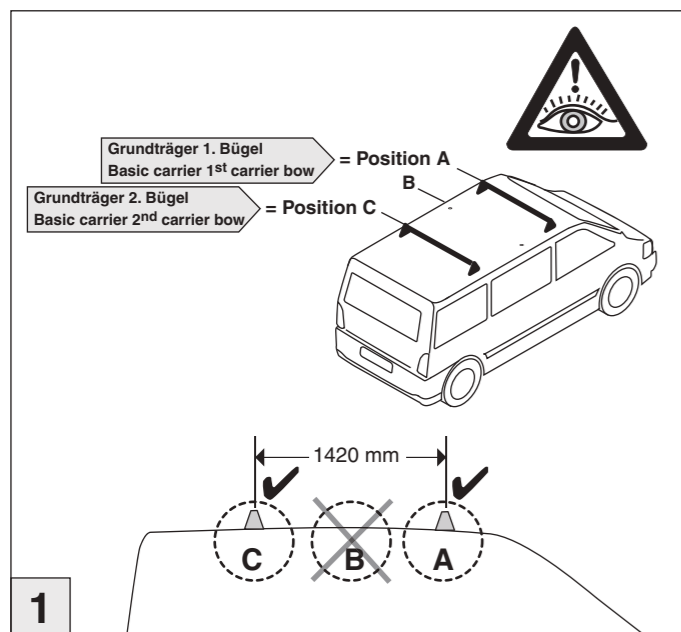

Atera SIGNO

Opel Combo 01/2012–09/2018
(ohne Reling/without rail)

Fiat Doblo 02/2010–
(ohne Reling/without rail)

Atera SIGNO

Opel Combo 01/2012–09/2018
(ohne Reling/without rail)

Fiat Doblo 02/2010–
(ohne Reling/without rail)

INFO

4

6