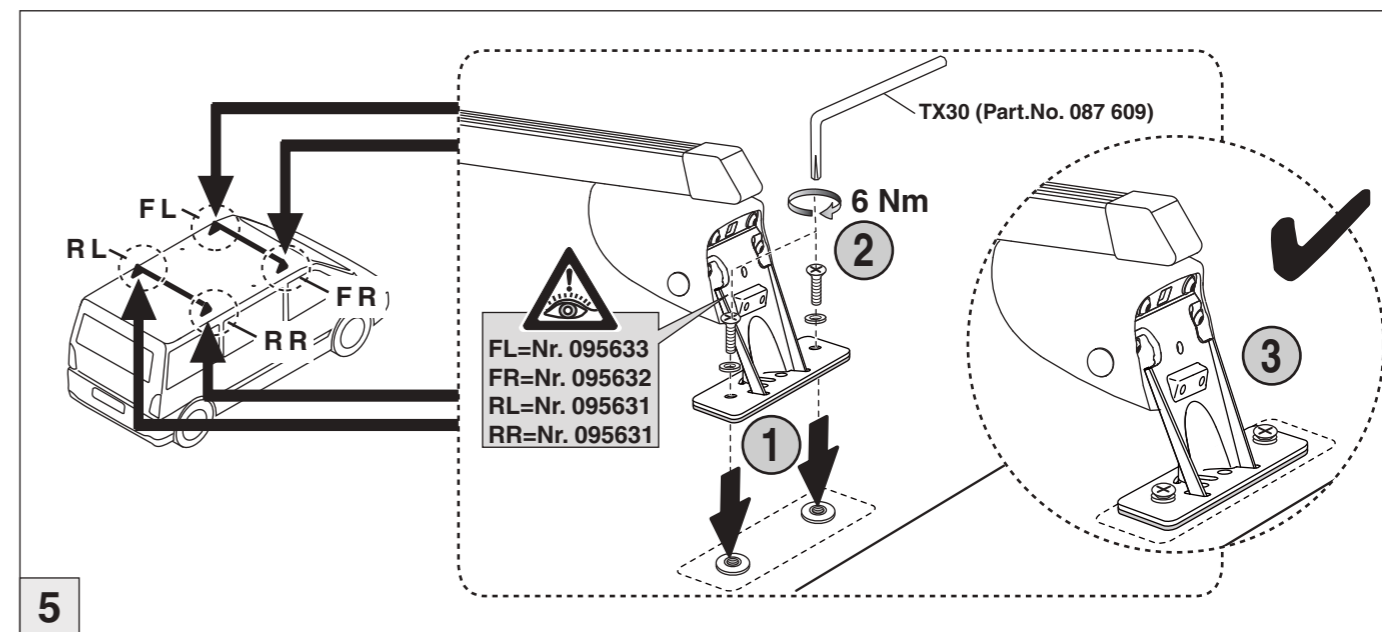

Atera SIGNO

Opel Combo 01/2012–09/2018
(ohne Reling/without rail)

Fiat Doblo 02/2010–
(ohne Reling/without rail)

Atera SIGNO

Opel Combo 01/2012–09/2018
(ohne Reling/without rail)

Fiat Doblo 02/2010–
(ohne Reling/without rail)

INFO

4

6