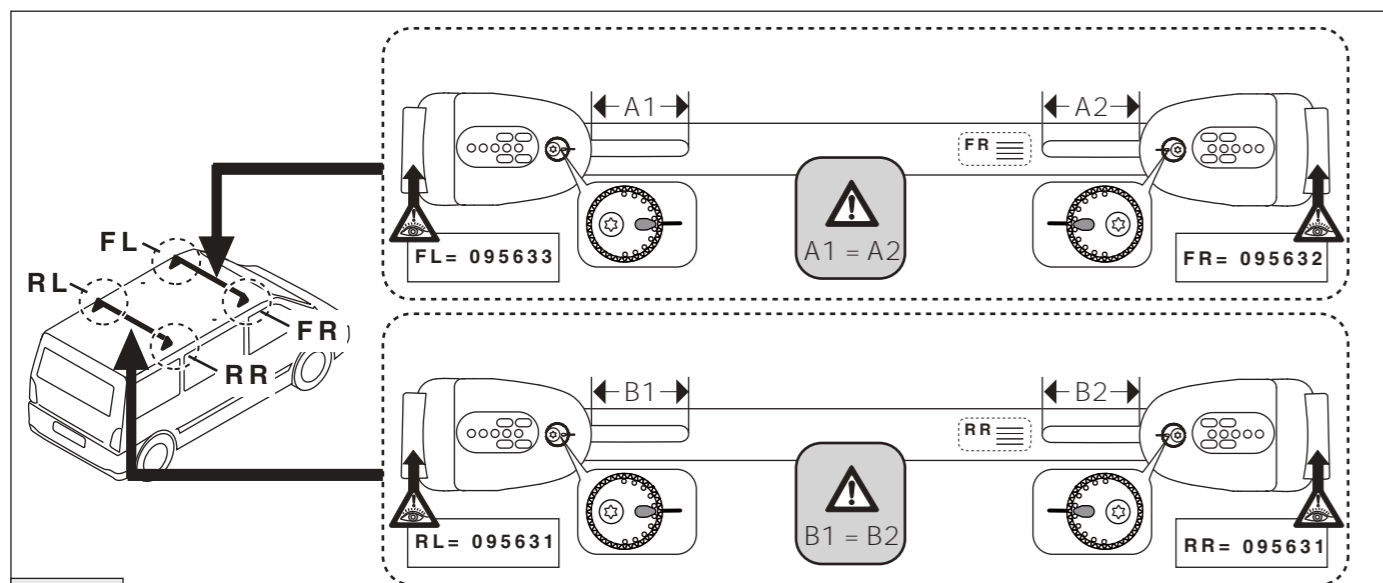

Atera SIGNO

Opel Combo 01/2012–09/2018
(ohne Reling/without rail)

Fiat Doblo 02/2010–
(ohne Reling/without rail)

Atera SIGNO

Opel Combo 01/2012–09/2018
(ohne Reling/without rail)

Fiat Doblo 02/2010–
(ohne Reling/without rail)