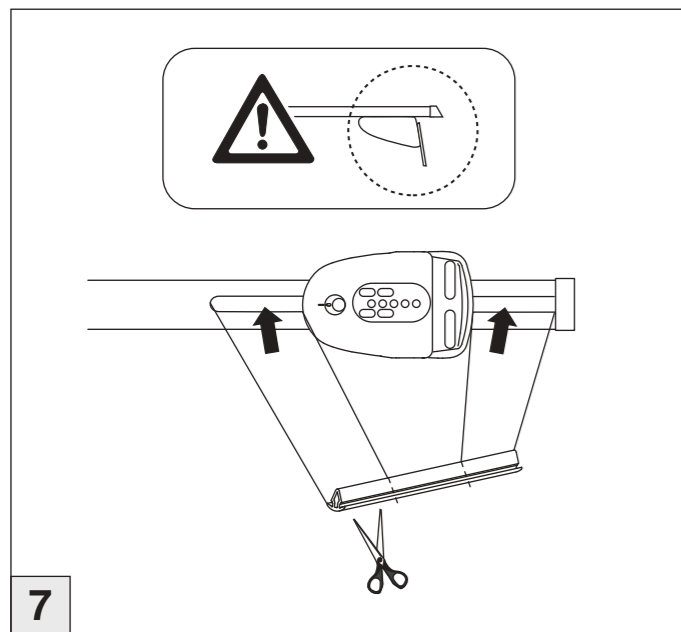

Atera SIGNO

Opel Combo 01/2012–09/2018
(ohne Reling/without rail)

Fiat Doblo 02/2010–
(ohne Reling/without rail)

7